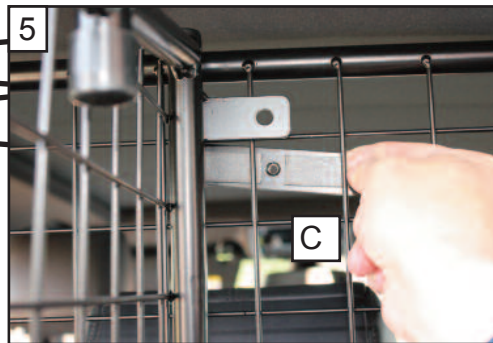

KIT

A

B x 2

C x2

D x2

**Range Rover Sport  
L494  
Boot Divider  
G1424D**

**BOOT DIVIDER  
FITTING INSTRUCTION**

CAN ONLY BE USED IN  
CONJUNCTION WITH

GUARDSMAN  
Land Rover  
Range Rover Sport

**Dog Guard  
PART No.G1424**

tel no. +44 (0)1827 713040  
[www.dogcages.uk.com](http://www.dogcages.uk.com)

subject to alteration without notice