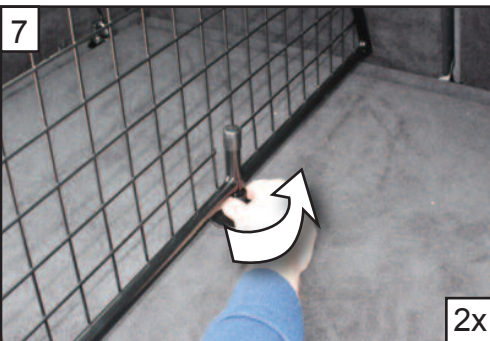

tel no. +44 (0)1827 713040
www.dogcages.uk.com

subject to alteration without notice