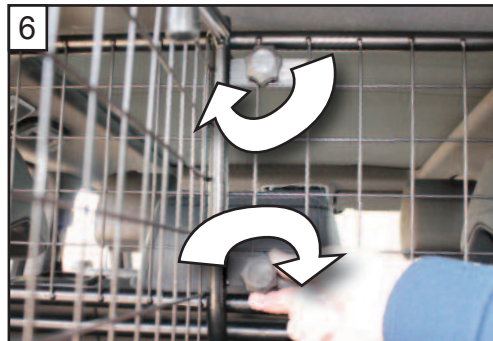

KIT

A

B x 2

C x2

D x2

**Range Rover Sport  
L494  
Boot Divider  
G1424D**

**BOOT DIVIDER  
FITTING INSTRUCTION**

CAN ONLY BE USED IN  
CONJUNCTION WITH

GUARDSMAN  
Land Rover  
Range Rover Sport

**Dog Guard  
PART No.G1424**

tel no. +44 (0)1827 713040  
[www.dogcages.uk.com](http://www.dogcages.uk.com)

subject to alteration without notice