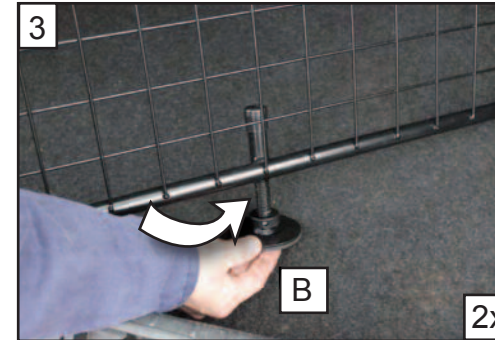

tel no. +44 (0)1827 713040
www.dogcages.uk.com

subject to alteration without notice