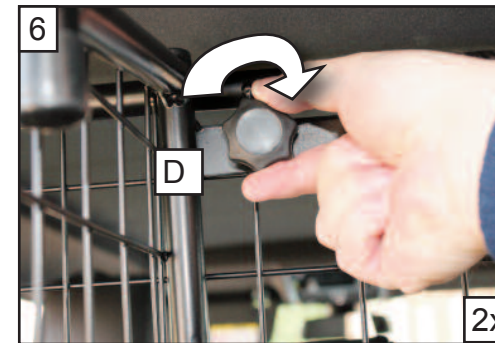

KIT

A

B x 2

C x2

D x2

**Range Rover Sport  
L494  
Boot Divider  
G1424D**

**BOOT DIVIDER  
FITTING INSTRUCTION**

CAN ONLY BE USED IN  
CONJUNCTION WITH

GUARDSMAN  
Land Rover  
Range Rover Sport

**Dog Guard  
PART No.G1424**

tel no. +44 (0)1827 713040  
[www.dogcages.uk.com](http://www.dogcages.uk.com)

subject to alteration without notice