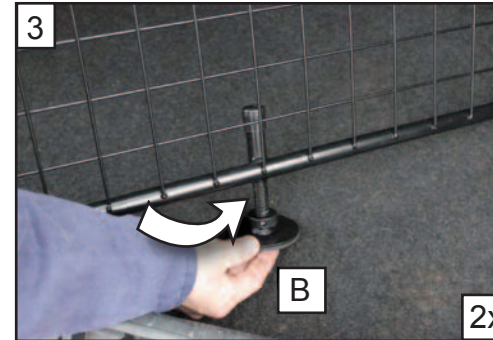

D x2

**Range Rover Sport  
L494  
Boot Divider  
G1424D**

**BOOT DIVIDER  
FITTING INSTRUCTION**

CAN ONLY BE USED IN  
CONJUNCTION WITH

GUARDSMAN  
Land Rover  
Range Rover Sport

**Dog Guard  
PART No.G1424**