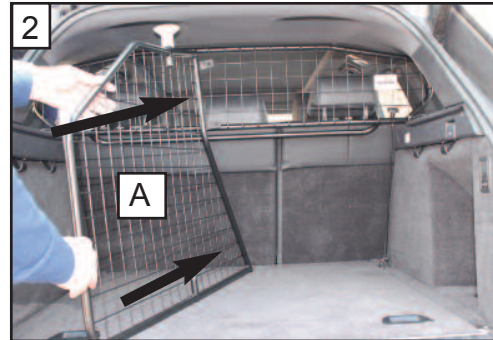

D x2

**Range Rover Sport  
L494  
Boot Divider  
G1424D**

**BOOT DIVIDER  
FITTING INSTRUCTION**

CAN ONLY BE USED IN  
CONJUNCTION WITH

GUARDSMAN  
Land Rover  
Range Rover Sport

**Dog Guard  
PART No.G1424**