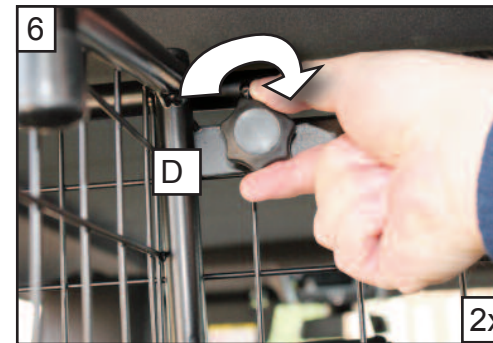

D x2

**Range Rover Sport  
L494  
Boot Divider  
G1424D**

**BOOT DIVIDER  
FITTING INSTRUCTION**

CAN ONLY BE USED IN  
CONJUNCTION WITH

GUARDSMAN  
Land Rover  
Range Rover Sport

**Dog Guard  
PART No.G1424**