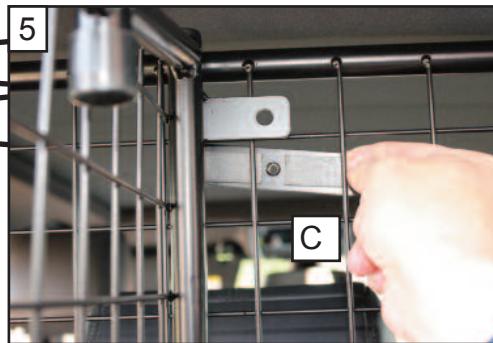

D x2

**Range Rover Sport  
L494  
Boot Divider  
G1424D**

**BOOT DIVIDER  
FITTING INSTRUCTION**

CAN ONLY BE USED IN  
CONJUNCTION WITH

GUARDSMAN  
Land Rover  
Range Rover Sport

**Dog Guard  
PART No.G1424**