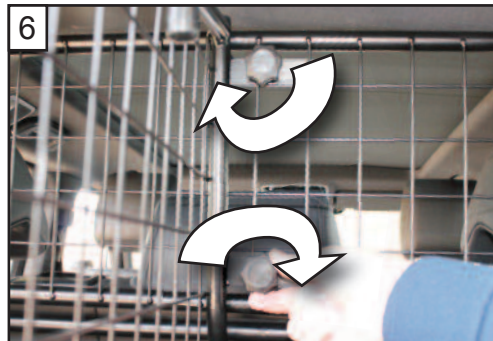

D x2

**Range Rover Sport  
L494  
Boot Divider  
G1424D**

**BOOT DIVIDER  
FITTING INSTRUCTION**

CAN ONLY BE USED IN  
CONJUNCTION WITH

GUARDSMAN  
Land Rover  
Range Rover Sport

**Dog Guard  
PART No.G1424**