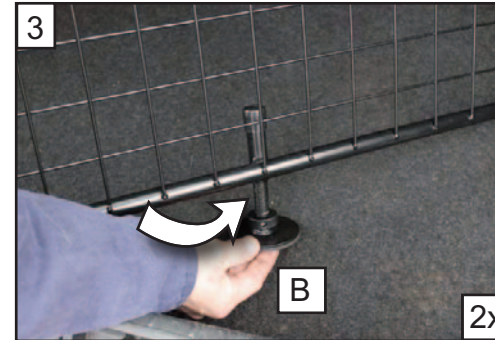

D x2

**Range Rover Sport
L494
Boot Divider
G1424D**

**BOOT DIVIDER
FITTING INSTRUCTION**

CAN ONLY BE USED IN
CONJUNCTION WITH

GUARDSMAN
Land Rover
Range Rover Sport

**Dog Guard
PART No.G1424**

www.guardsmandogguards.co.uk