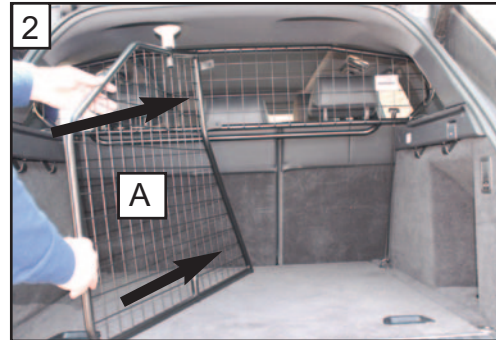

D x2

**Range Rover Sport
L494
Boot Divider
G1424D**

**BOOT DIVIDER
FITTING INSTRUCTION**

CAN ONLY BE USED IN
CONJUNCTION WITH

GUARDSMAN
Land Rover
Range Rover Sport

**Dog Guard
PART No.G1424**

www.guardsmandogguards.co.uk