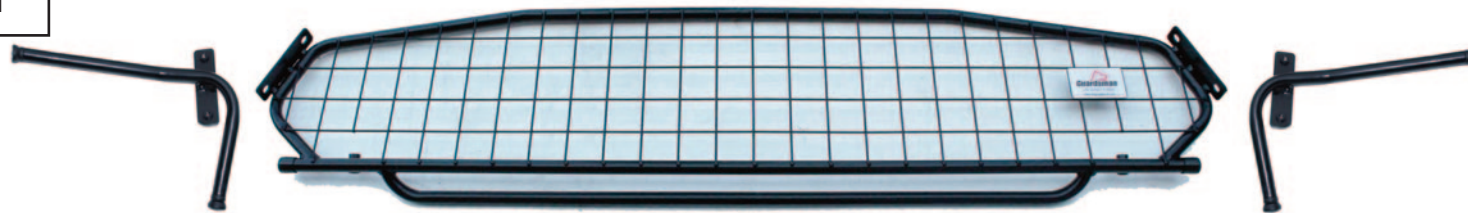

KIT

Bx1 L/H

A

Bx1 R/H

C x4

D x1

**E x2 @535mm
Hybrid @470mm**

F x2

**B R/H
LEAVE
LOOSE**

B L/H

**Range Rover Sport
L494 (2014~)**

**G1424
DOG GUARD
FITTING INSTRUCTION**

**HUNDESCHUTZGITTER
EINBAUANLEITUNG**

**PROTECTION CONTRE LES CHIENS
INSTRUCTIONS DE MONTAGE**

**HUNDEGITTER
MONTERINGSVEJLEDNING**

D x2

**Range Rover Sport
L494
Boot Divider
G1424D**

**BOOT DIVIDER
FITTING INSTRUCTION**

CAN ONLY BE USED IN
CONJUNCTION WITH

GUARDSMAN
Land Rover
Range Rover Sport

**Dog Guard
PART No.G1424**

www.guardsmandogguards.co.uk