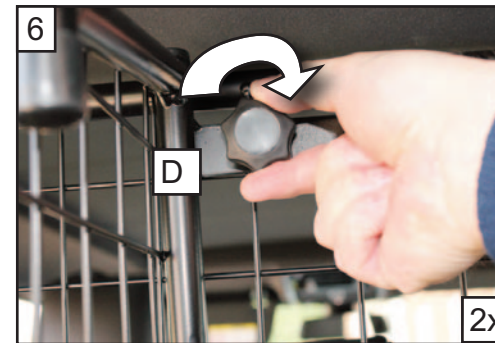

D x2

**Range Rover Sport
L494
Boot Divider
G1424D**

**BOOT DIVIDER
FITTING INSTRUCTION**

CAN ONLY BE USED IN
CONJUNCTION WITH

GUARDSMAN
Land Rover
Range Rover Sport

**Dog Guard
PART No.G1424**

www.guardsmandogguards.co.uk