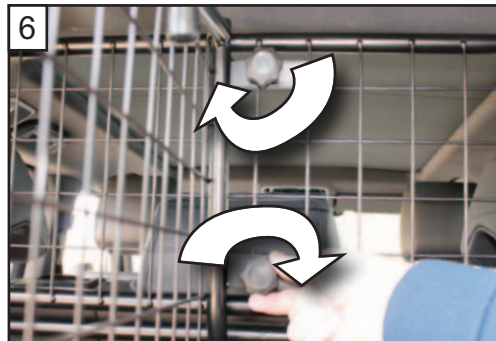

D x2

**Range Rover Sport
L494
Boot Divider
G1424D**

**BOOT DIVIDER
FITTING INSTRUCTION**

CAN ONLY BE USED IN
CONJUNCTION WITH

GUARDSMAN
Land Rover
Range Rover Sport

**Dog Guard
PART No.G1424**

www.guardsmandogguards.co.uk