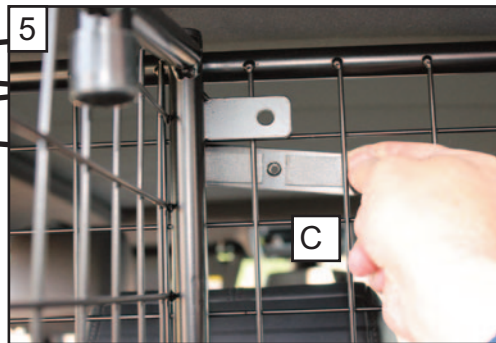

D x2

**Range Rover Sport
L494
Boot Divider
G1424D**

**BOOT DIVIDER
FITTING INSTRUCTION**

CAN ONLY BE USED IN
CONJUNCTION WITH

GUARDSMAN
Land Rover
Range Rover Sport

**Dog Guard
PART No.G1424**

www.guardsmandogguards.co.uk