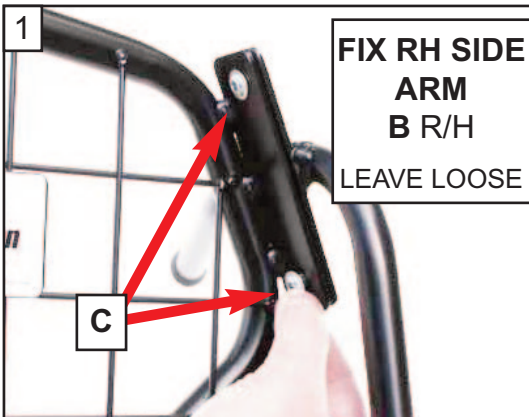

KIT

Bx1 L/H

A

Bx1 R/H

C x4

D x1

F x2

E x2 @535mm

PHEV-Plug In Electric Vehicle @470mm

READ FULLY BEFORE BEGINNING - IT'LL MAKE MORE SENSE!  
VOR DEM ANFANG VOLLSTÄNDIG LESEN - ES WIRD MEHR SINN MACHEN!

Range Rover Sport  
L494 (2014~)  
G1424

DOG GUARD