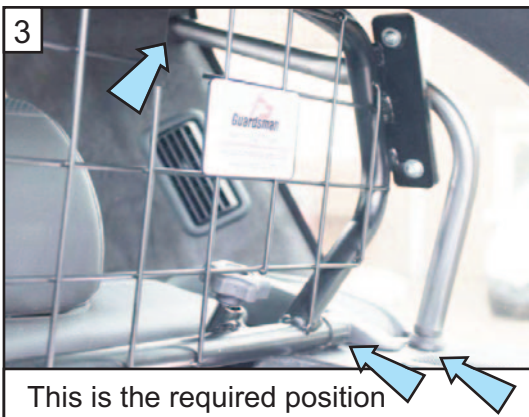

KIT

Bx1 L/H

A

Bx1 R/H

C x4

D x1

F x2

E x2 @535mm

PHEV-Plug In Electric Vehicle @470mm

READ FULLY BEFORE BEGINNING - IT'LL MAKE MORE SENSE!  
VOR DEM ANFANG VOLLSTÄNDIG LESEN - ES WIRD MEHR SINN MACHEN!

Range Rover Sport  
L494 (2014~)  
G1424

DOG GUARD