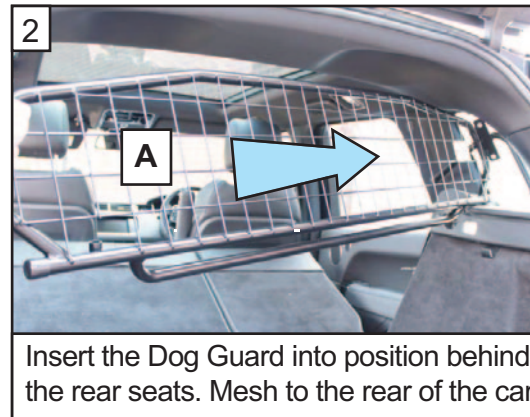

KIT

Bx1 L/H

A

Bx1 R/H

C x4

D x1

F x2

E x2 @535mm

PHEV-Plug In Electric Vehicle @470mm

READ FULLY BEFORE BEGINNING - IT'LL MAKE MORE SENSE!  
VOR DEM ANFANG VOLLSTÄNDIG LESEN - ES WIRD MEHR SINN MACHEN!

Range Rover Sport  
L494 (2014~)  
G1424

DOG GUARD