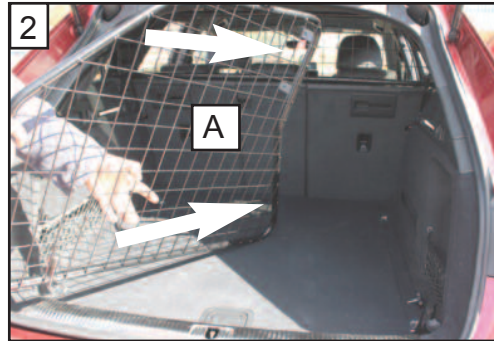

KIT

A

B

C x2

D x2

**Audi A4 Avant B9
2016 on
Variable Boot Divider
G1422D**

**BOOT DIVIDER
FITTING INSTRUCTION**

CAN ONLY BE USED IN
CONJUNCTION WITH
GUARDSMAN
Audi A4 Avant Dog Guard
G1422