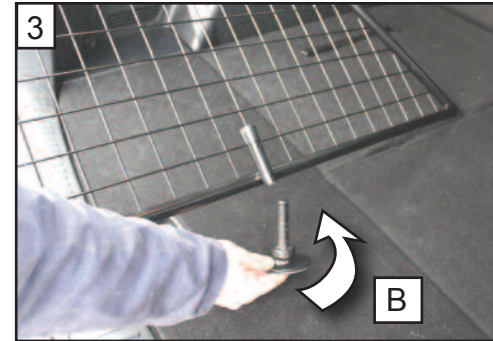

KIT

A

B

C x2

D x2

**Audi A4 Avant B9
2016 on
Variable Boot Divider
G1422D**

**BOOT DIVIDER
FITTING INSTRUCTION**

CAN ONLY BE USED IN
CONJUNCTION WITH
GUARDSMAN
Audi A4 Avant Dog Guard
G1422