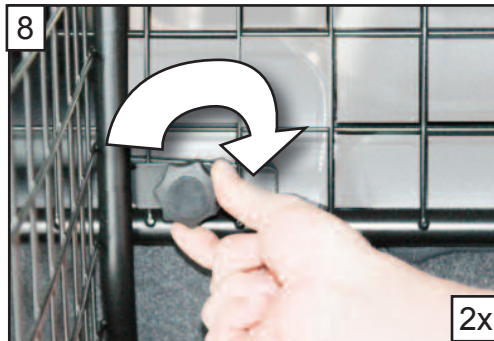

KIT

A

B

C x2

D x2

**Audi A4 Avant B9
2016 on
Variable Boot Divider
G1422D**

**BOOT DIVIDER
FITTING INSTRUCTION**

CAN ONLY BE USED IN
CONJUNCTION WITH
GUARDSMAN
Audi A4 Avant Dog Guard
G1422