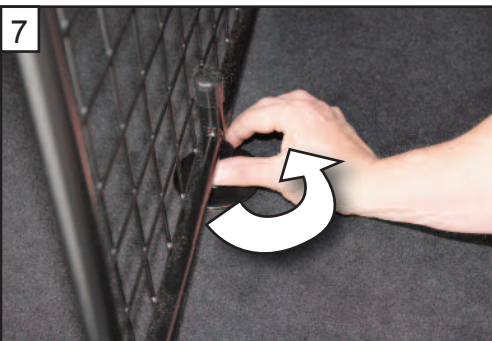

KIT

A

B

C x2

D x2

**Audi A4 Avant B9
2016 on
Variable Boot Divider
G1422D**

**BOOT DIVIDER
FITTING INSTRUCTION**

CAN ONLY BE USED IN
CONJUNCTION WITH
GUARDSMAN
Audi A4 Avant Dog Guard
G1422