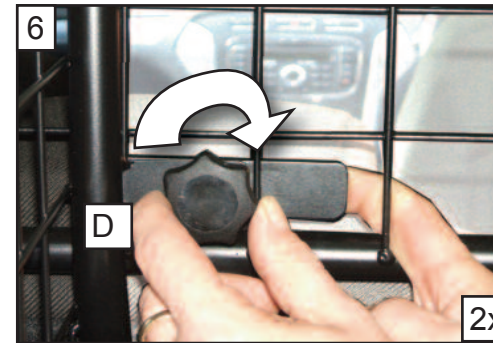

KIT

A

B

C x2

D x2

**Audi A4 Avant B9
2016 on
Variable Boot Divider
G1422D**

**BOOT DIVIDER
FITTING INSTRUCTION**

CAN ONLY BE USED IN
CONJUNCTION WITH
GUARDSMAN
Audi A4 Avant Dog Guard
G1422