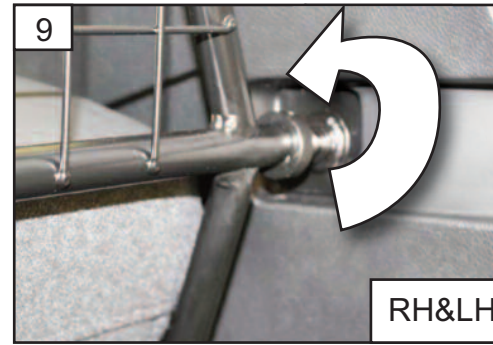

Hyundai Santa Fe
2013 onwards

G1418

sheet 2 of 2