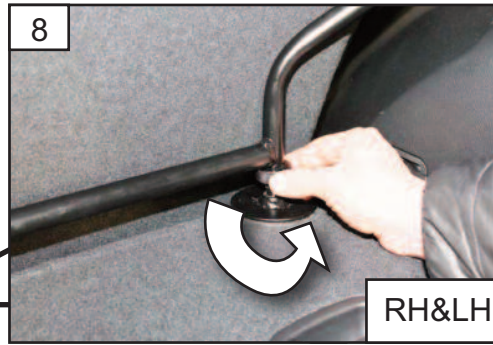

Hyundai Santa Fe
2013 onwards

G1418

sheet 2 of 2