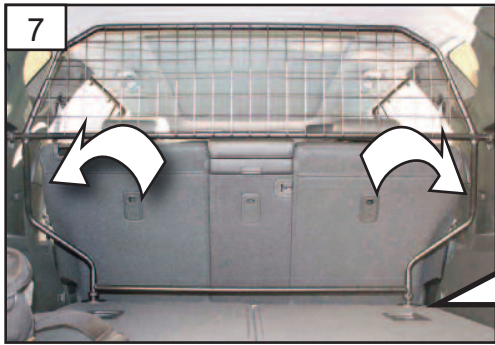

Hyundai Santa Fe
2013 onwards

G1418

sheet 2 of 2