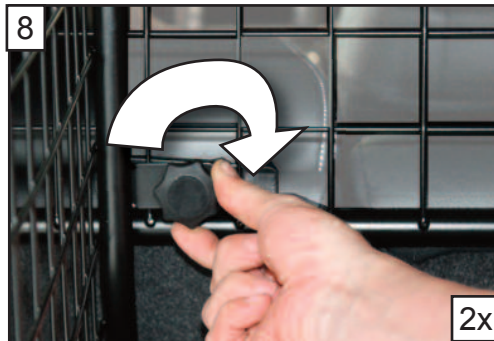

tel no. +44 (0)1827 713040
www.dogcages.uk.com
www.guardsmandogguards.co.uk

subject to alteration without notice