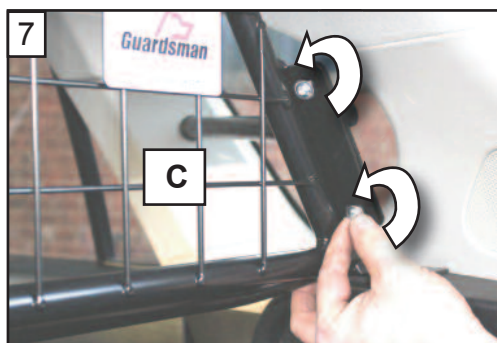

www.dogcages.uk.com
www.guardsmandogguards.co.uk
sales@athag.co.uk

G1408 v.1 2/16