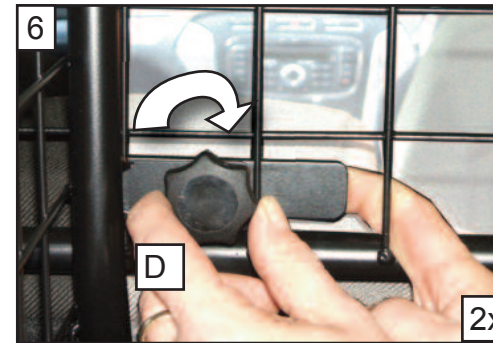

tel no. +44 (0)1827 713040
www.dogcages.uk.com
www.guardsmandogguards.co.uk

subject to alteration without notice