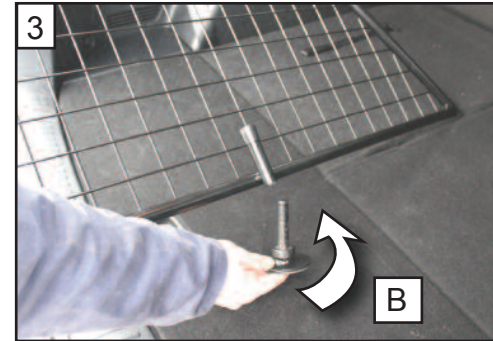

tel no. +44 (0)1827 713040
www.dogcages.uk.com
www.guardsmandogguards.co.uk

subject to alteration without notice