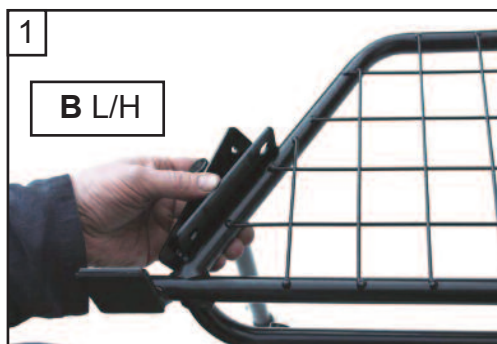

www.dogcages.uk.com
www.guardsmandogguards.co.uk
sales@athag.co.uk

G1408 v.1 2/16