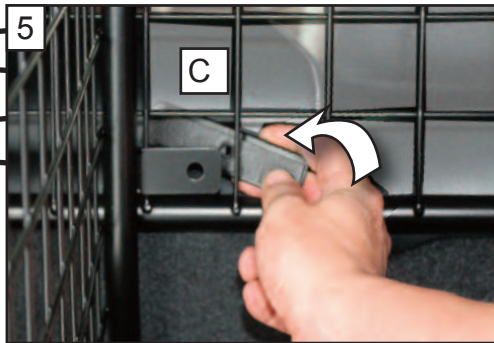

tel no. +44 (0)1827 713040
www.dogcages.uk.com
www.guardsmandogguards.co.uk

subject to alteration without notice