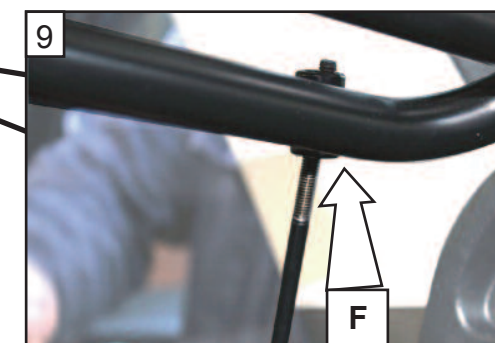

www.dogcages.uk.com
www.guardsmandogguards.co.uk
sales@athag.co.uk

G1408 v.1 2/16