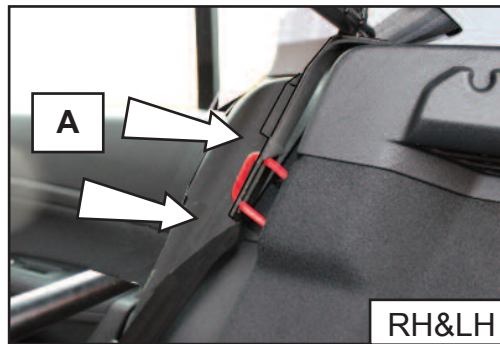

KIT

A

Peugeot 308 5dr HB  
2014 on  
G1405

**LOAD GUARD  
(TOP PANEL)  
FITTING  
INSTRUCTION**