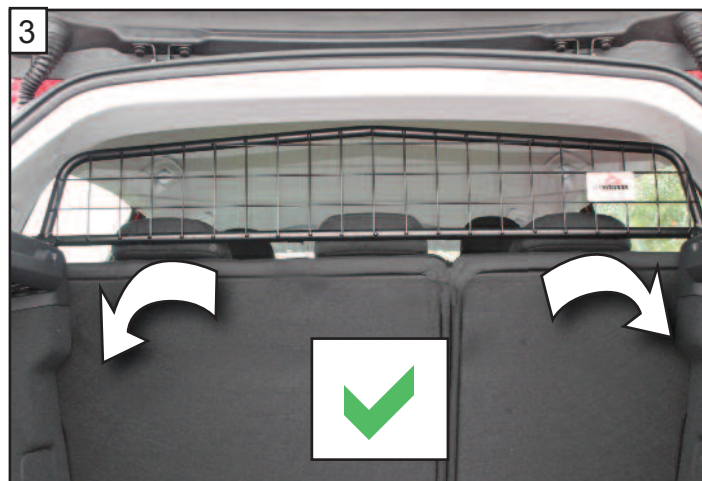

KIT

A

Peugeot 308 5dr HB  
2014 on  
G1405

**LOAD GUARD  
(TOP PANEL)  
FITTING  
INSTRUCTION**