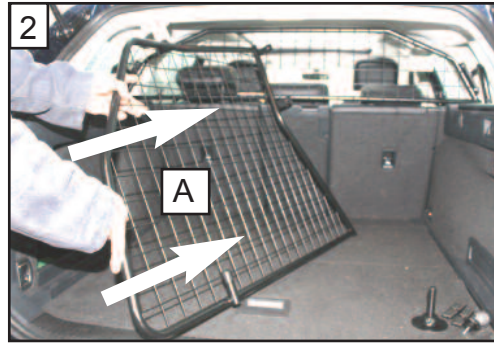

tel no. +44 (0)1827 713040
www.dogcages.uk.com

subject to alteration without notice