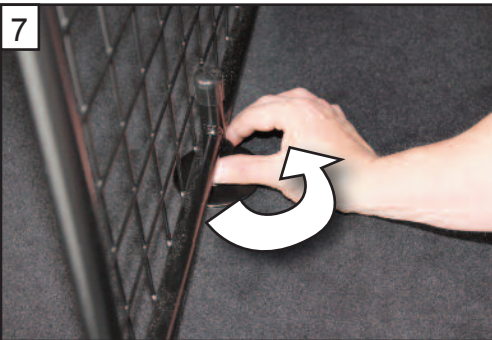

CAN BE USED IN CONJUNCTION  
WITH GUARDSMAN  
Volkswagen Passat estate G1404

tel no. +44 (0)1827 713040  
[www.dogcages.uk.com](http://www.dogcages.uk.com)

subject to alteration without notice