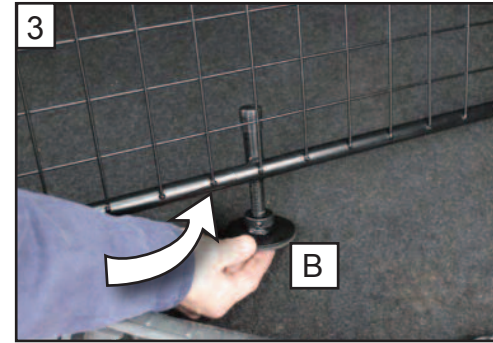

tel no. +44 (0)1827 713040
www.dogcages.uk.com

subject to alteration without notice