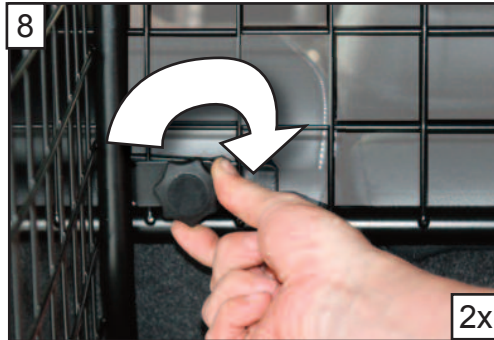

tel no. +44 (0)1827 713040
www.dogcages.uk.com

subject to alteration without notice