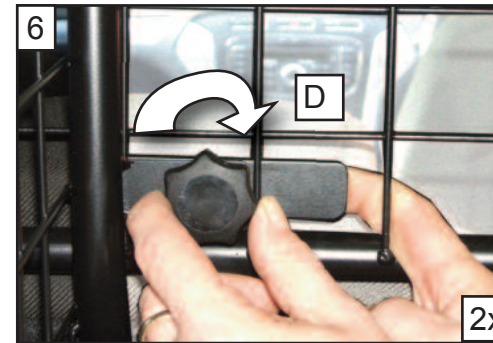

tel no. +44 (0)1827 713040
www.dogcages.uk.com

subject to alteration without notice