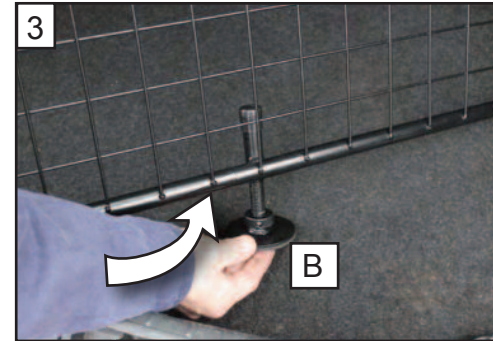

**BOOT DIVIDER  
FITTING INSTRUCTION**

CAN BE USED IN CONJUNCTION  
WITH GUARDSMAN  
Volkswagen Passat estate G1404

tel no. +44 (0)1827 713040  
[www.dogcages.uk.com](http://www.dogcages.uk.com)

subject to alteration without notice