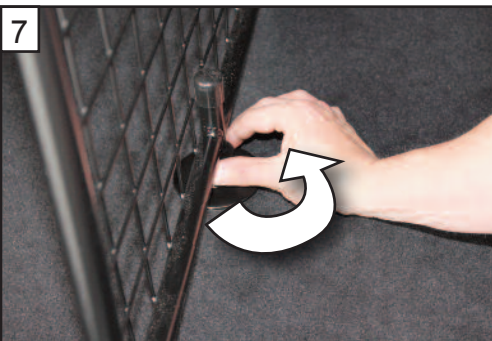

**BOOT DIVIDER  
FITTING INSTRUCTION**

CAN BE USED IN CONJUNCTION  
WITH GUARDSMAN  
Volkswagen Passat estate G1404

tel no. +44 (0)1827 713040  
[www.dogcages.uk.com](http://www.dogcages.uk.com)

subject to alteration without notice