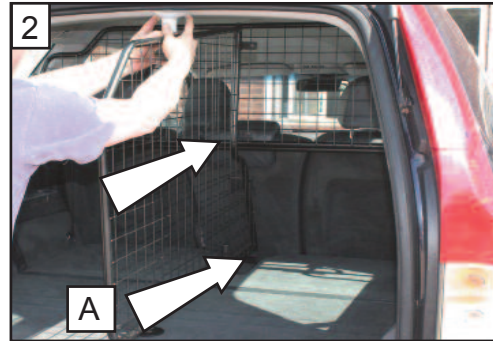

KIT

A

B x2

C x2

D x2

Volvo XC90
2002-2014
G1396D

VARIABLE BOOT DIVIDER
FITTING INSTRUCTION

CAN BE USED IN CONJUNCTION
WITH GUARDSMAN
VOLVO xc90
Dog guard
PART No.G1396

tel no. +44 (0)1827 713040
www.dogcages.uk.com

A

C

B

2x

D

2x

2x