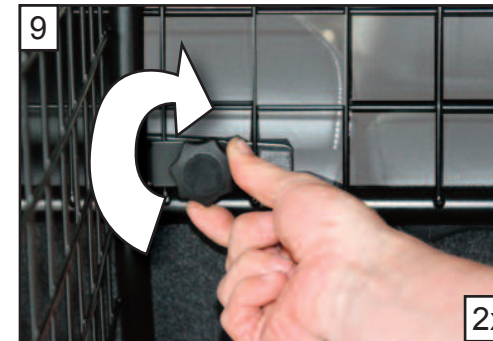

KIT

A

B x2

C x2

D x2

Volvo XC90
2002-2014
G1396D

VARIABLE BOOT DIVIDER
FITTING INSTRUCTION

CAN BE USED IN CONJUNCTION
WITH GUARDSMAN
VOLVO xc90
Dog guard
PART No.G1396

tel no. +44 (0)1827 713040
www.dogcages.uk.com

A

C

B

2x

D

2x

2x