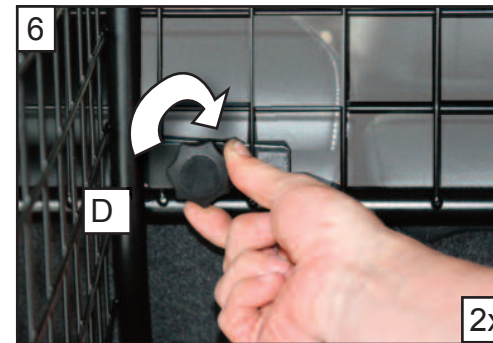

KIT

A

B x2

C x2

D x2

Volvo XC90
2002-2014
G1396D

VARIABLE BOOT DIVIDER
FITTING INSTRUCTION

CAN BE USED IN CONJUNCTION
WITH GUARDSMAN
VOLVO xc90
Dog guard
PART No.G1396

tel no. +44 (0)1827 713040
www.dogcages.uk.com

A

C

B

2x

D

2x

2x