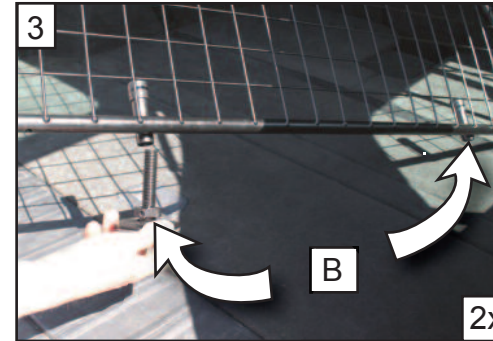

KIT

A

B x2

C x2

D x2

Volvo XC90
2002-2014
G1396D

VARIABLE BOOT DIVIDER
FITTING INSTRUCTION

CAN BE USED IN CONJUNCTION
WITH GUARDSMAN
VOLVO xc90
Dog guard
PART No.G1396

tel no. +44 (0)1827 713040
www.dogcages.uk.com

A

C

B

2x

D

2x

2x