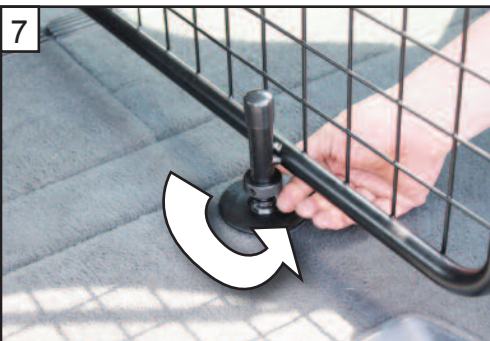

KIT

A

B x2

C x2

D x2

Volvo XC90
2002-2014
G1396D

VARIABLE BOOT DIVIDER
FITTING INSTRUCTION

CAN BE USED IN CONJUNCTION
WITH GUARDSMAN
VOLVO xc90
Dog guard
PART No.G1396

tel no. +44 (0)1827 713040
www.dogcages.uk.com

A

C

B

2x

D

2x

2x