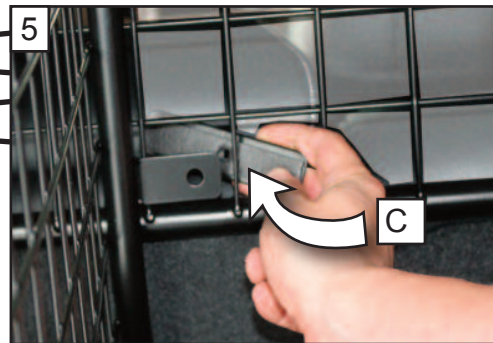

KIT

A

B x2

C x2

D x2

Volvo XC90
2002-2014
G1396D

VARIABLE BOOT DIVIDER
FITTING INSTRUCTION

CAN BE USED IN CONJUNCTION
WITH GUARDSMAN
VOLVO xc90
Dog guard
PART No.G1396

tel no. +44 (0)1827 713040
www.dogcages.uk.com

A

C

B

2x

D

2x

2x