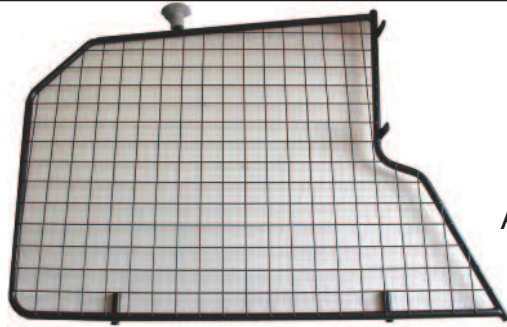

KIT

A

B x2

C x2

D x2

Volvo XC90
2002-2014
G1396D

VARIABLE BOOT DIVIDER
FITTING INSTRUCTION

CAN BE USED IN CONJUNCTION
WITH GUARDSMAN
VOLVO xc90
Dog guard
PART No.G1396