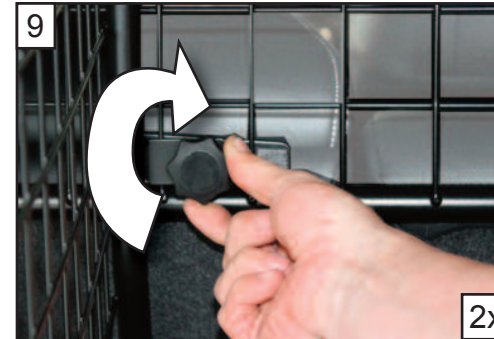

CAN BE USED IN CONJUNCTION
WITH GUARDSMAN
VOLVO xc90
Dog guard
PART No.G1396

tel no. +44 (0)1827 713040
www.dogcages.uk.com

A

C

B

2x

D

2x