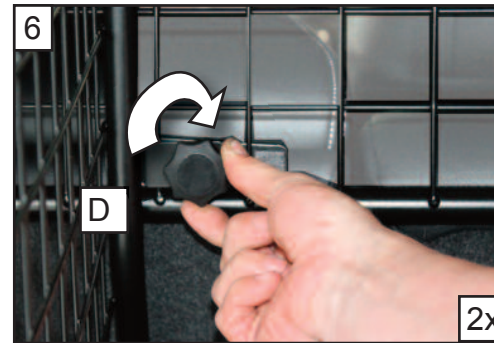

CAN BE USED IN CONJUNCTION
WITH GUARDSMAN
VOLVO xc90
Dog guard
PART No.G1396

tel no. +44 (0)1827 713040
www.dogcages.uk.com

A

C

B

2x

D

2x