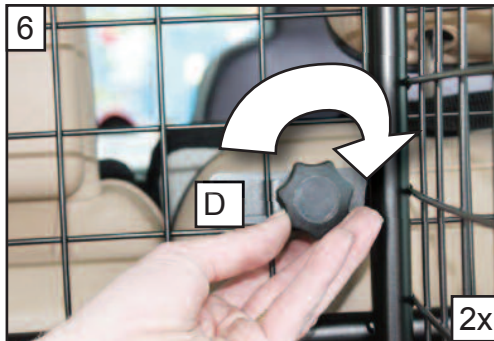

tel no. +44 (0)1827 713040
www.dogcages.uk.com

subject to alteration without notice