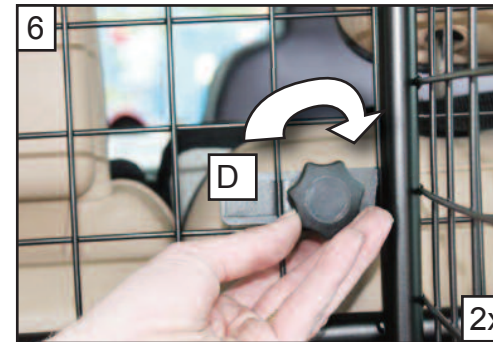

tel no. +44 (0)1827 713040
www.dogcages.uk.com

subject to alteration without notice