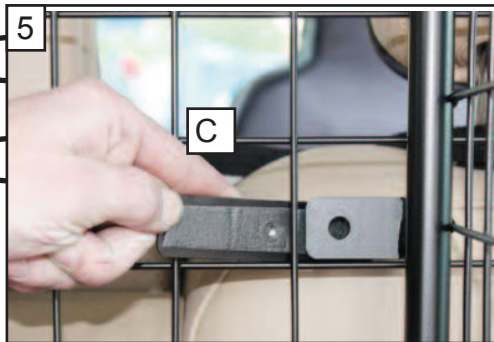

KIT

A

B

C x2

D x2

**Land Rover
Range Rover L322
Boot Divider
G1395D**

**BOOT DIVIDER
FITTING INSTRUCTION**

CAN ONLY BE USED IN
CONJUNCTION WITH

GUARDSMAN
Land Rover
Range Rover L322

**Dog Guard
PART No.G1395**

tel no. +44 (0)1827 713040
www.dogcages.uk.com

subject to alteration without notice