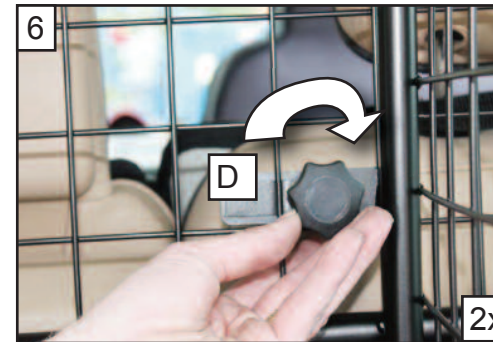

**KOIRAN TURVARISTIKKO**  
 ASENNUSOHJEET

KIT

A

B

C x2

D x2

**Land Rover  
Range Rover L322  
Boot Divider  
G1395D**

**BOOT DIVIDER  
FITTING INSTRUCTION**

CAN ONLY BE USED IN  
CONJUNCTION WITH

GUARDSMAN  
Land Rover  
Range Rover L322

**Dog Guard  
PART No.G1395**

tel no. +44 (0)1827 713040  
[www.dogcages.uk.com](http://www.dogcages.uk.com)

subject to alteration without notice