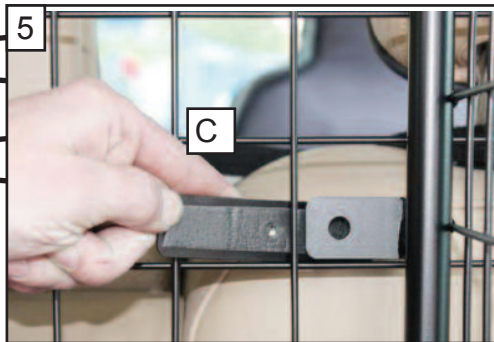

**KOIRAN TURVARISTIKKO**  
 ASENNUSOHJEET

KIT

A

B

C x2

D x2

**Land Rover  
Range Rover L322  
Boot Divider  
G1395D**

**BOOT DIVIDER  
FITTING INSTRUCTION**

CAN ONLY BE USED IN  
CONJUNCTION WITH

GUARDSMAN  
Land Rover  
Range Rover L322

**Dog Guard  
PART No.G1395**

tel no. +44 (0)1827 713040  
[www.dogcages.uk.com](http://www.dogcages.uk.com)

subject to alteration without notice