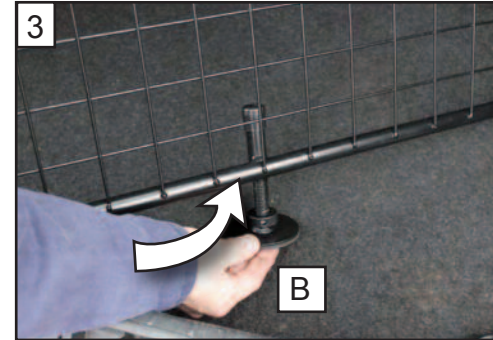

tel no. +44 (0)1827 713040
www.dogcages.uk.com

subject to alteration without notice