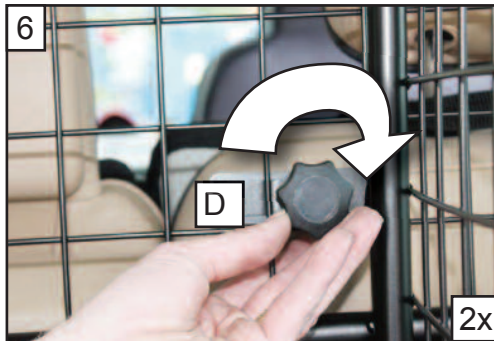

**KOIRAN TURVARISTIKKO**  
 ASENNUSOHJEET

KIT

A

B

C x2

D x2

**Land Rover  
Range Rover L322  
Boot Divider  
G1395D**

**BOOT DIVIDER  
FITTING INSTRUCTION**

CAN ONLY BE USED IN  
CONJUNCTION WITH

GUARDSMAN  
Land Rover  
Range Rover L322

**Dog Guard  
PART No.G1395**

tel no. +44 (0)1827 713040  
[www.dogcages.uk.com](http://www.dogcages.uk.com)

subject to alteration without notice