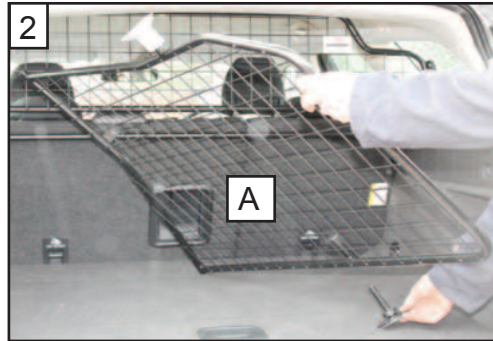

subject to alteration without notice

G1392D is1 - jan16