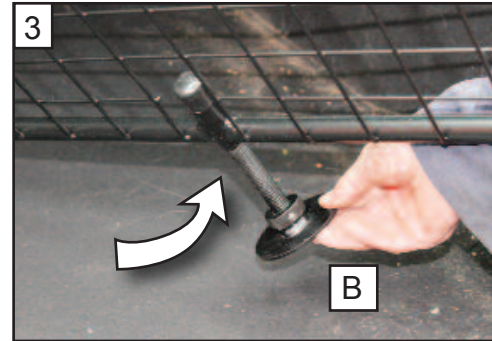

subject to alteration without notice

G1392D is1 - jan16