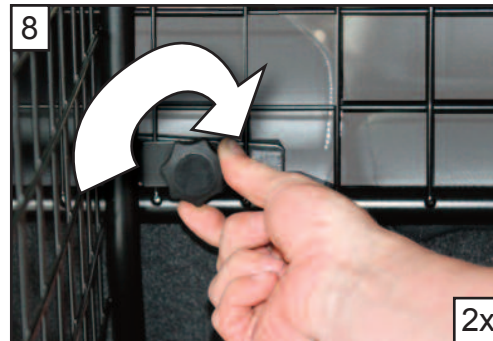

subject to alteration without notice

G1392D is1 - jan16