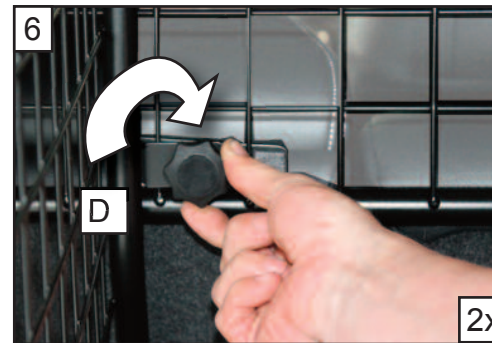

subject to alteration without notice

G1392D is1 - jan16