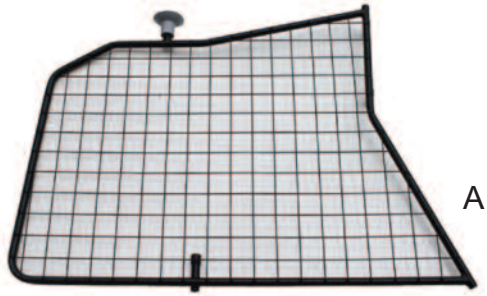

KIT

A

B

C x2

D x2

**Ford Mondeo estate
Mk 5 2014-
G1392D**

**VARIABLE BOOT
DIVIDER**
FITTING INSTRUCTION

CAN ONLY BE USED IN
CONJUNCTION WITH
GUARDSMAN
Ford Mondeo estate
Dog Guard
PART No,G1324