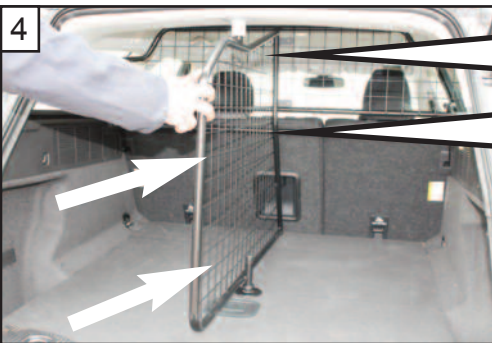

subject to alteration without notice

G1392D is1 - jan16