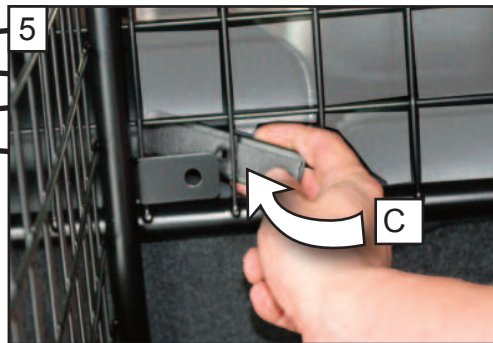

subject to alteration without notice

G1392D is1 - jan16