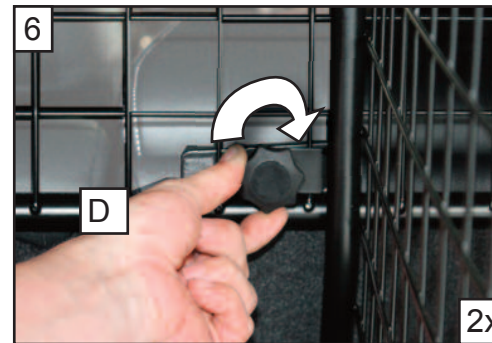

subject to alteration without notice