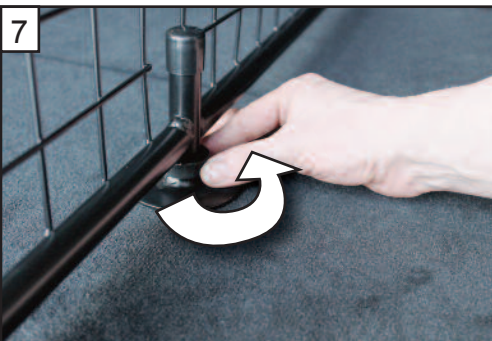

subject to alteration without notice