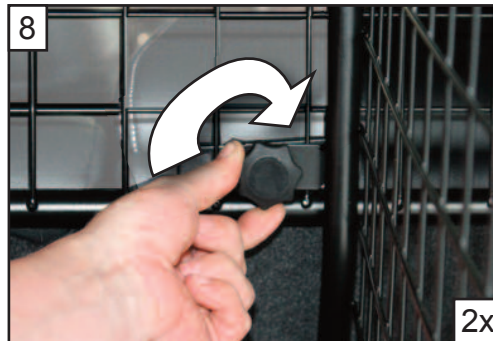

subject to alteration without notice