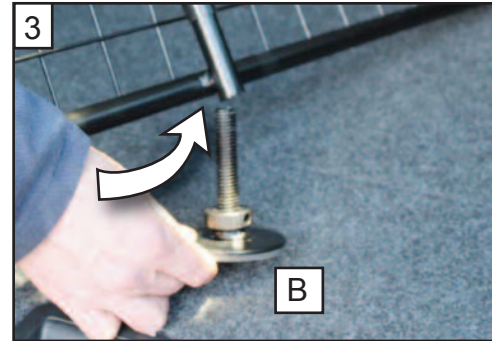

subject to alteration without notice