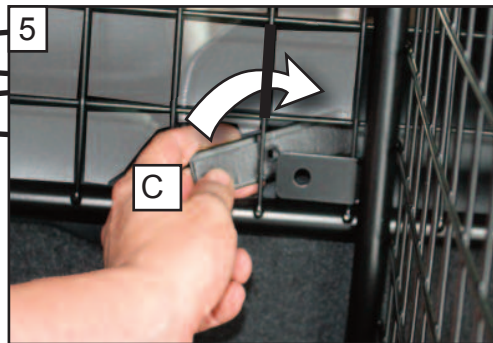

subject to alteration without notice