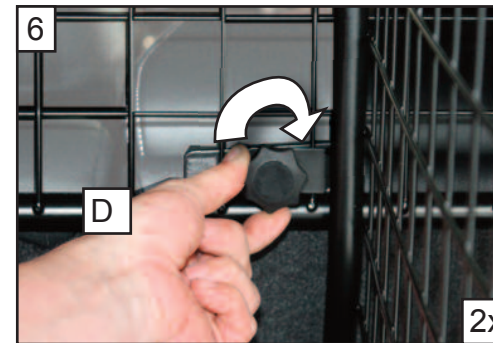

subject to alteration without notice