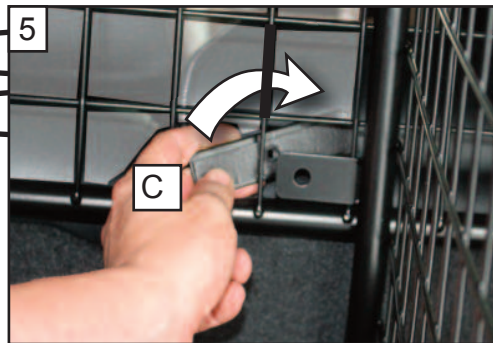

**SATS HUNDSKYDD
MONTERINGSANVISNING**

**KOIRAN TURVARISTIKKO
ASENNUSOHJEET**

KIT

A

B

C x2

D x2

Mercedes C Class Estate
(W205) 2014 >
G1391D

BOOT DIVIDER
FITTING INSTRUCTION

CAN BE USED IN
CONJUNCTION WITH
GUARDSMAN
Mercedes C Class
Dog Guard
(G1391)

tel no. +44 (0)1827 713040
www.dogcages.uk.com

subject to alteration without notice