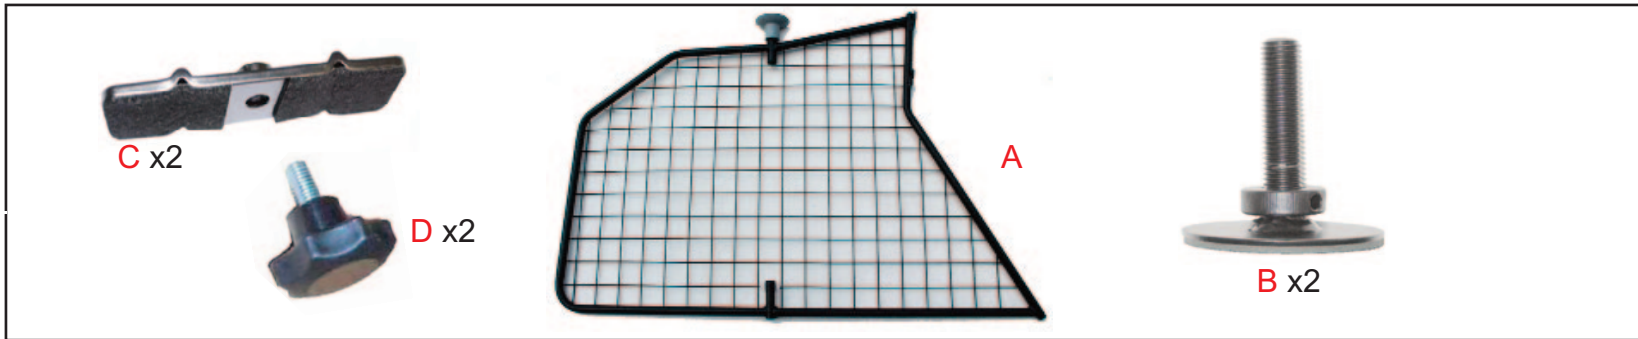

**Mercedes C Class Estate
(W205) 2014 >
G1391D**

Variable Boot Divider

Kofferraum-Trenngitter

CAN ONLY BE USED IN
CONJUNCTION WITH
GUARDSMAN

**Mercedes C Class
Estate Dog Guard**

Nur mit Hundegitter
Guardsman

**Mercedes C Class
Estate Hundegitter**