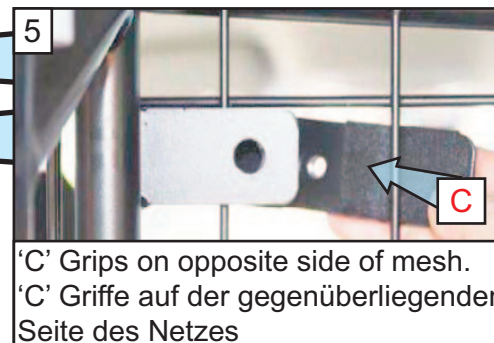

www.guardsmandogguards.co.uk

G1391D v1 - 5/14 revised 03/22