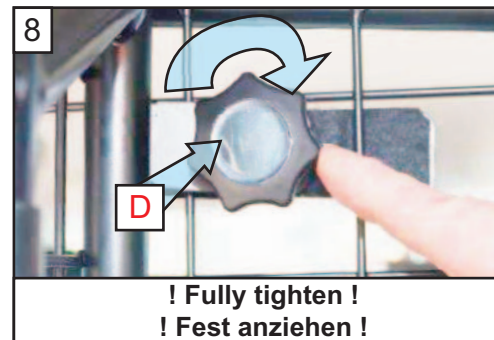

www.guardsmandogguards.co.uk

G1391D v1 - 5/14 revised 03/22