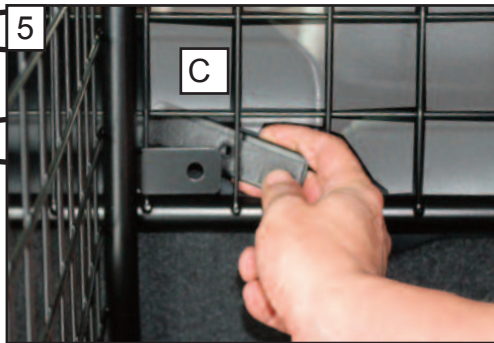

tel no. +44 (0)1827 713040
www.dogcages.uk.com

subject to alteration without notice