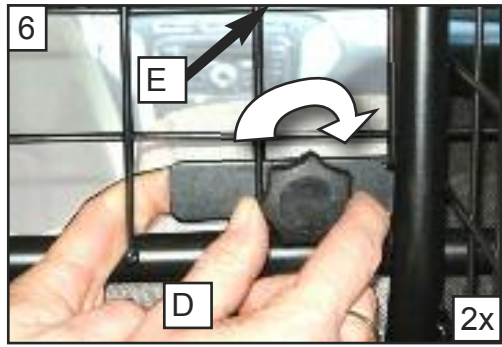

tel no. +44 (0)1827 713040
www.dogcages.uk.com

subject to alteration without notice