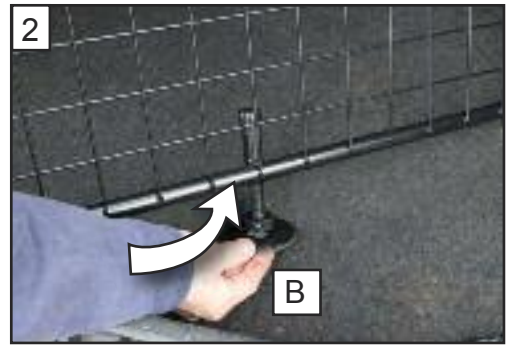

tel no. +44 (0)1827 713040
www.dogcages.uk.com

subject to alteration without notice