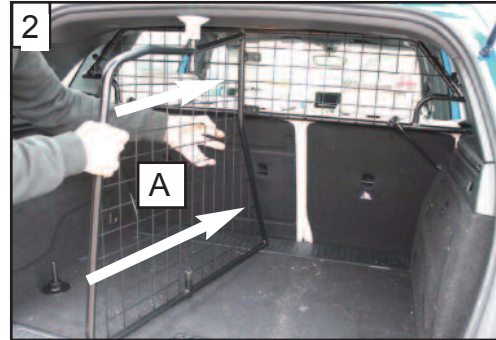

KIT

A

B

C x2

D x1

**Mercedes B Class W246;  
2011–present  
Variable Boot Divider  
G1360D**

**BOOT DIVIDER  
FITTING INSTRUCTION**

CAN BE USED IN CONJUNCTION  
WITH GUARDSMAN  
Mercedes B Class Dog Guard  
PART No.G1365