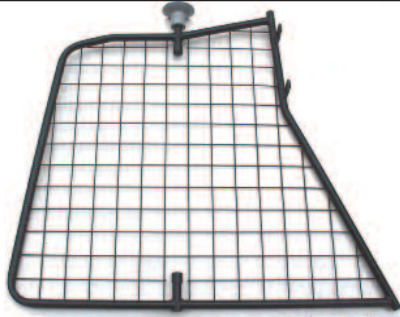

KIT

A

B

C x2

D x1

**Mercedes B Class W246;  
2011–present  
Variable Boot Divider  
G1360D**

**BOOT DIVIDER  
FITTING INSTRUCTION**

CAN BE USED IN CONJUNCTION  
WITH GUARDSMAN  
Mercedes B Class Dog Guard  
PART No.G1365