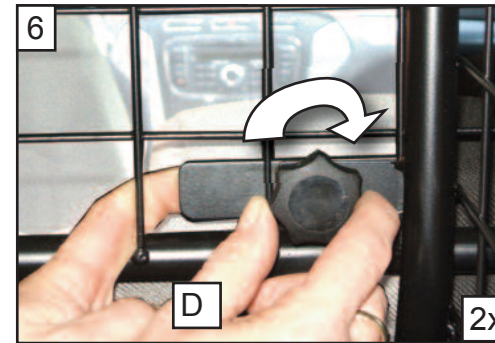

KIT

A

B

C x2

D x1

**Mercedes B Class W246;  
2011–present  
Variable Boot Divider  
G1360D**

**BOOT DIVIDER  
FITTING INSTRUCTION**

CAN BE USED IN CONJUNCTION  
WITH GUARDSMAN  
Mercedes B Class Dog Guard  
PART No.G1365