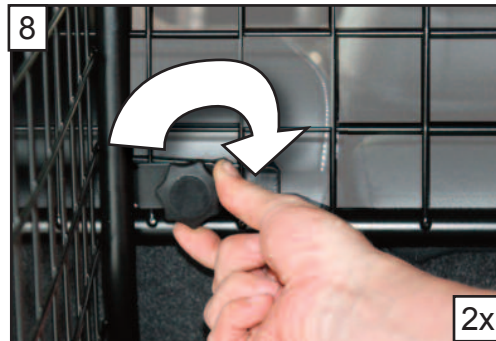

KIT

A

B

C x2

D x1

**Mercedes B Class W246;  
2011–present  
Variable Boot Divider  
G1360D**

**BOOT DIVIDER  
FITTING INSTRUCTION**

CAN BE USED IN CONJUNCTION  
WITH GUARDSMAN  
Mercedes B Class Dog Guard  
PART No.G1365