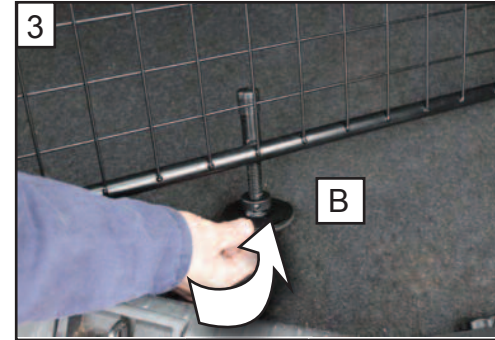

KIT

A

B

C x2

D x1

**Mercedes B Class W246;  
2011–present  
Variable Boot Divider  
G1360D**

**BOOT DIVIDER  
FITTING INSTRUCTION**

CAN BE USED IN CONJUNCTION  
WITH GUARDSMAN  
Mercedes B Class Dog Guard  
PART No.G1365