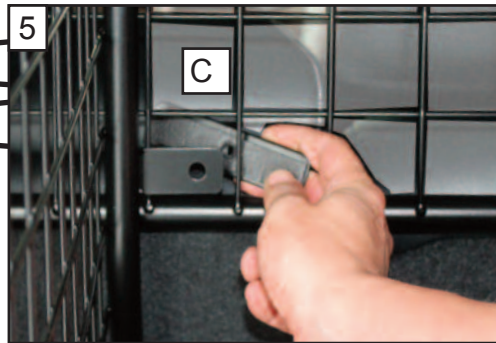

KIT

A

B

C x2

D x1

**Mercedes B Class W246;  
2011–present  
Variable Boot Divider  
G1360D**

**BOOT DIVIDER  
FITTING INSTRUCTION**

CAN BE USED IN CONJUNCTION  
WITH GUARDSMAN  
Mercedes B Class Dog Guard  
PART No.G1365