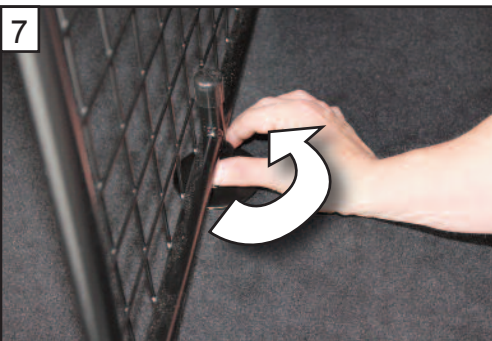

KIT

A

B

C x2

D x1

**Mercedes B Class W246;  
2011–present  
Variable Boot Divider  
G1360D**

**BOOT DIVIDER  
FITTING INSTRUCTION**

CAN BE USED IN CONJUNCTION  
WITH GUARDSMAN  
Mercedes B Class Dog Guard  
PART No.G1365