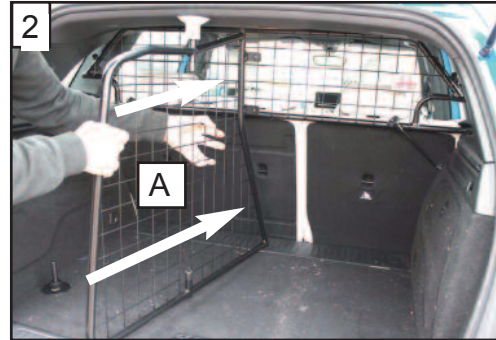

KIT

A

B

C x2

D x1

**Mercedes B Class W246;
2011–present
Variable Boot Divider
G1360D**

**BOOT DIVIDER
FITTING INSTRUCTION**

CAN BE USED IN CONJUNCTION
WITH GUARDSMAN
Mercedes B Class Dog Guard
PART No.G1365