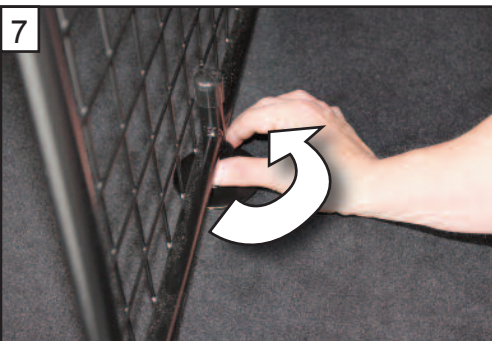

KIT

A

B

C x2

D x1

**Mercedes B Class W246;
2011–present
Variable Boot Divider
G1360D**

**BOOT DIVIDER
FITTING INSTRUCTION**

CAN BE USED IN CONJUNCTION
WITH GUARDSMAN
Mercedes B Class Dog Guard
PART No.G1365