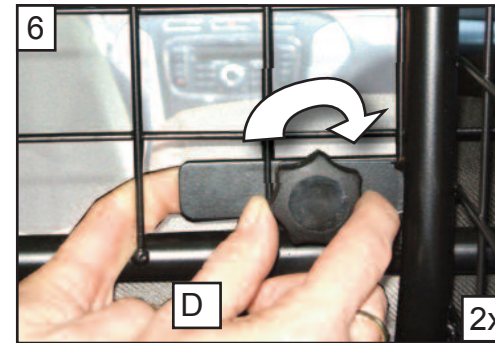

KIT

A

B

C x2

D x1

**Mercedes B Class W246;
2011–present
Variable Boot Divider
G1360D**

**BOOT DIVIDER
FITTING INSTRUCTION**

CAN BE USED IN CONJUNCTION
WITH GUARDSMAN
Mercedes B Class Dog Guard
PART No.G1365