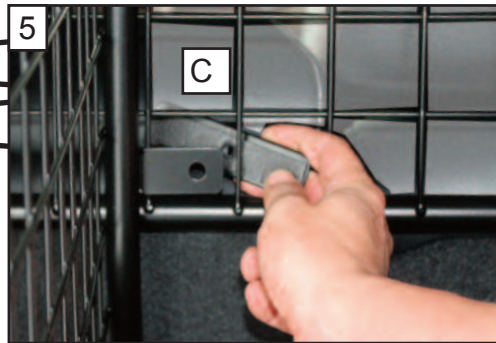

KIT

A

B

C x2

D x1

**Mercedes B Class W246;
2011–present
Variable Boot Divider
G1360D**

**BOOT DIVIDER
FITTING INSTRUCTION**

CAN BE USED IN CONJUNCTION
WITH GUARDSMAN
Mercedes B Class Dog Guard
PART No.G1365