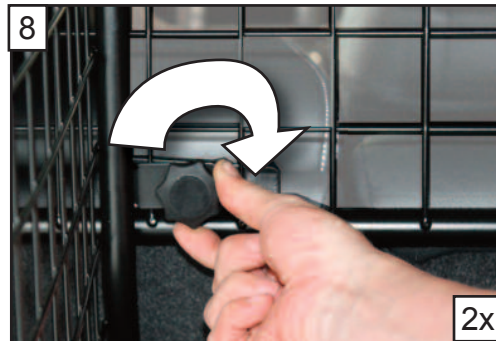

KIT

A

B

C x2

D x1

**Mercedes B Class W246;
2011–present
Variable Boot Divider
G1360D**

**BOOT DIVIDER
FITTING INSTRUCTION**

CAN BE USED IN CONJUNCTION
WITH GUARDSMAN
Mercedes B Class Dog Guard
PART No.G1365