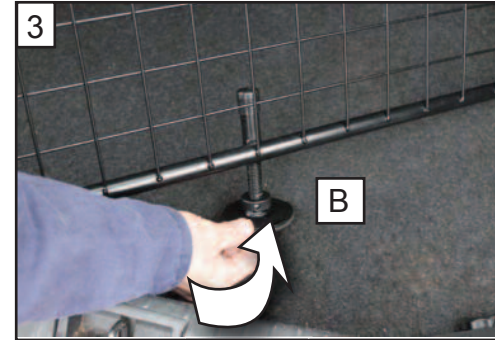

KIT

A

B

C x2

D x1

**Mercedes B Class W246;
2011–present
Variable Boot Divider
G1360D**

**BOOT DIVIDER
FITTING INSTRUCTION**

CAN BE USED IN CONJUNCTION
WITH GUARDSMAN
Mercedes B Class Dog Guard
PART No.G1365