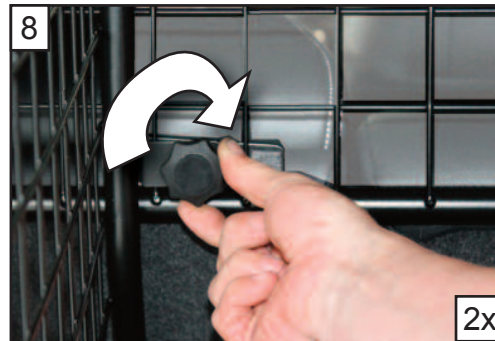

7

8

2x

9

Mazda 6 Tourer
2013 onwards
G1359D

BOOT DIVIDER
FITTING INSTRUCTION

CAN BE USED IN
CONJUNCTION WITH
GUARDSMAN
Mazda 6 Tourer
Dog guard
PART No.G1359

tel no. +44 (0)1827 713040
www.dogcages.uk.com