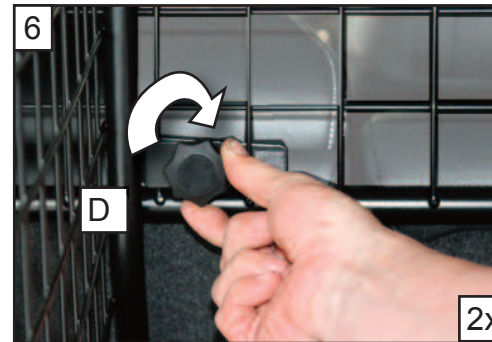

KIT

A

B

C x2

D x2

1

2

A

3

B

4

5

C

6

D

2x

7

8

2x

9

Mazda 6 Tourer
2013 onwards
G1359D

BOOT DIVIDER
FITTING INSTRUCTION

CAN BE USED IN
CONJUNCTION WITH
GUARDSMAN
Mazda 6 Tourer
Dog guard
PART No.G1359

tel no. +44 (0)1827 713040
www.dogcages.uk.com

subject to alteration without notice

G1359D v1 - 4/14