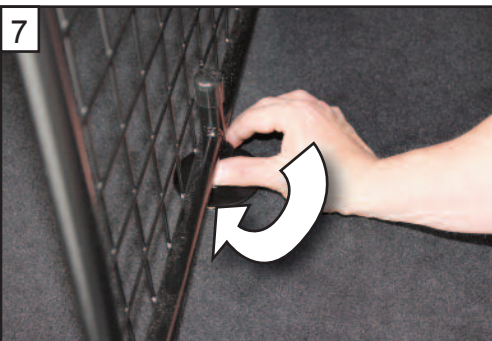

7

8

2x

9

Mazda 6 Tourer
2013 onwards
G1359D

BOOT DIVIDER
FITTING INSTRUCTION

CAN BE USED IN
CONJUNCTION WITH
GUARDSMAN
Mazda 6 Tourer
Dog guard
PART No.G1359

tel no. +44 (0)1827 713040
www.dogcages.uk.com