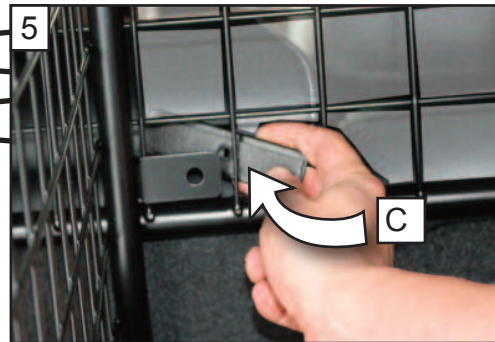

KIT

A

B

C x2

D x2

1

2

A

3

B

4

5

C

6

D

2x

7

8

2x

9

**Mazda 6 Tourer
2013 onwards
G1359D**

**BOOT DIVIDER
FITTING INSTRUCTION**

CAN BE USED IN
CONJUNCTION WITH
GUARDSMAN
Mazda 6 Tourer
Dog guard
PART No.G1359

tel no. +44 (0)1827 713040
www.dogcages.uk.com

subject to alteration without notice

G1359D v1 - 4/14