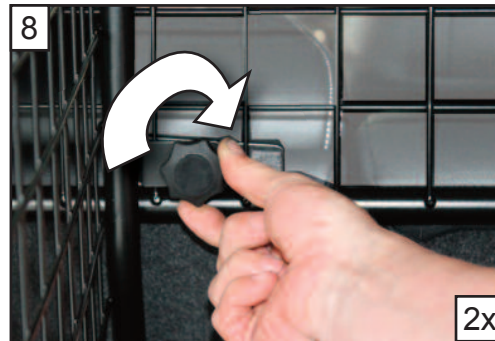

2x

7

8

2x

9

**Mazda 6 Tourer
2013 onwards
G1359D**

**BOOT DIVIDER
FITTING INSTRUCTION**

CAN BE USED IN
CONJUNCTION WITH
GUARDSMAN
Mazda 6 Tourer
Dog guard
PART No.G1359