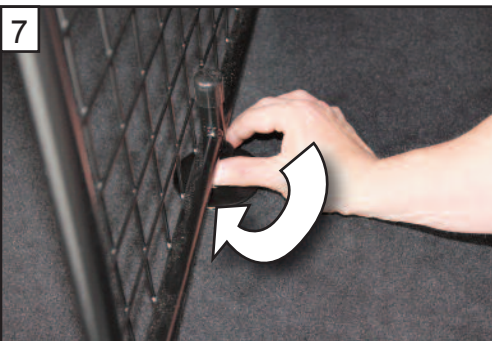

2x

7

8

2x

9

**Mazda 6 Tourer
2013 onwards
G1359D**

**BOOT DIVIDER
FITTING INSTRUCTION**

CAN BE USED IN
CONJUNCTION WITH
GUARDSMAN
Mazda 6 Tourer
Dog guard
PART No.G1359