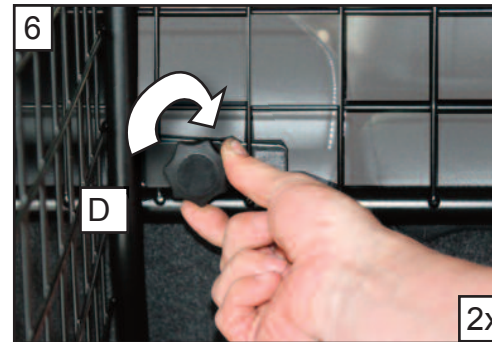

KIT

A

B

C x2

D x2

1

2

A

3

B

4

5

C

6

D

2x

7

8

2x

9

**Mazda 6 Tourer
2013 onwards
G1359D**

**BOOT DIVIDER
FITTING INSTRUCTION**

CAN BE USED IN
CONJUNCTION WITH
GUARDSMAN
Mazda 6 Tourer
Dog guard
PART No.G1359

tel no. +44 (0)1827 713040
www.dogcages.uk.com

subject to alteration without notice

G1359D v1 - 4/14