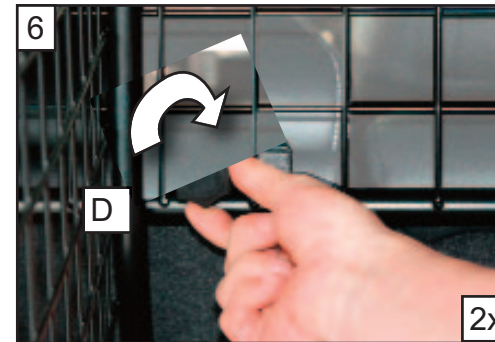

KIT

A

B

C x2

D x2

1

2

A

3

B

4

5

C

6

D

2x

7

8

2x

9

Mazda 6 Tourer
2013 onwards
G1359D

BOOT DIVIDER
FITTING INSTRUCTION

CAN BE USED IN
CONJUNCTION WITH
GUARDSMAN
Mazda 6 Tourer
Dog guard
PART No.G1359

tel no. +44 (0)1827 713040
www.dogcages.uk.com

subject to alteration without notice