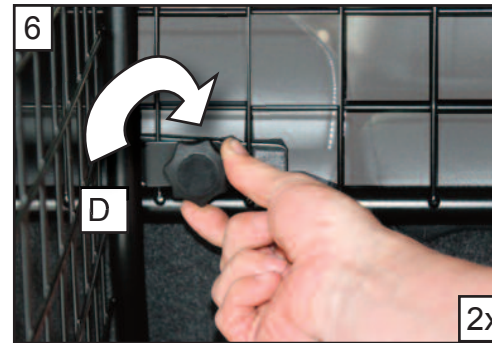

KIT

A

B

C x2

D x2

1

2

A

3

B

4

5

C

6

D

2x

7

8

VW Golf Estate
mk 7 2014 on
G1358D

BOOT DIVIDER
FITTING INSTRUCTION

CAN BE USED IN
CONJUNCTION WITH
GUARDSMAN
VW Golf Estate
MK7 2014- Dog Guard
PART No,G1358

tel no. 01827 713040
www.dogcages.uk.com

subject to alteration without notice