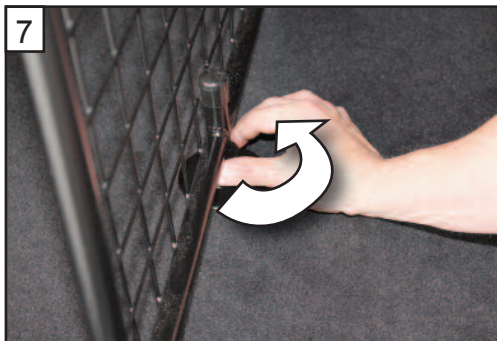

7

8

VW Golf Estate
mk 7 2014 on
G1358D

BOOT DIVIDER
FITTING INSTRUCTION

CAN BE USED IN
CONJUNCTION WITH
GUARDSMAN
VW Golf Estate
MK7 2014- Dog Guard
PART No,G1358

tel no. 01827 713040
www.dogcages.uk.com

subject to alteration without notice