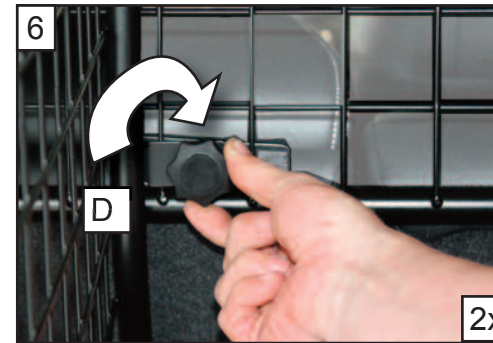

subject to alteration without notice