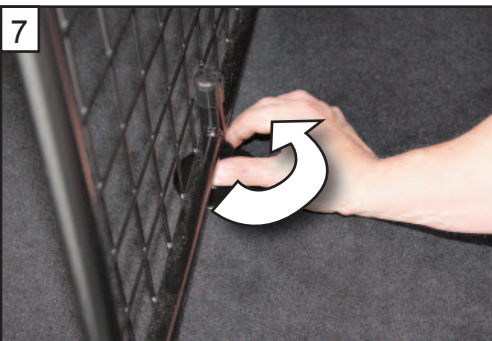

subject to alteration without notice