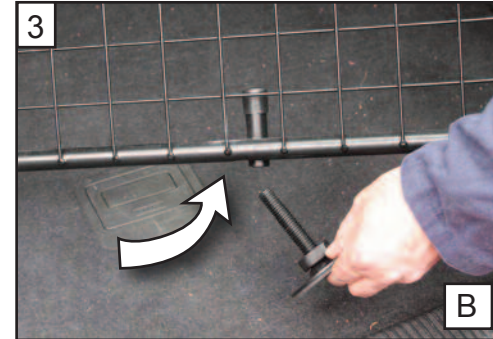

subject to alteration without notice