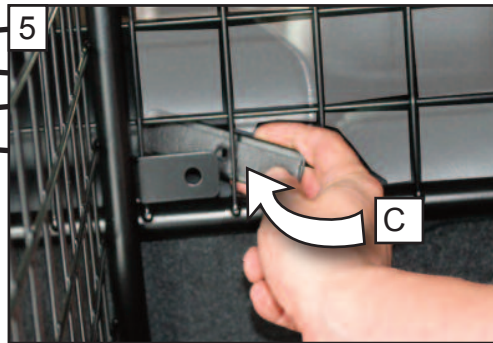

subject to alteration without notice