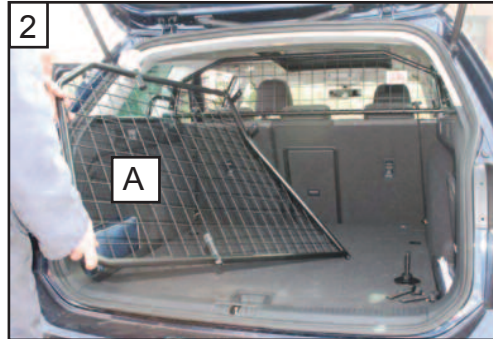

subject to alteration without notice