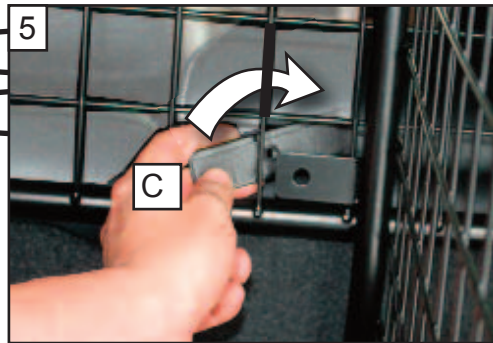

subject to alteration without notice