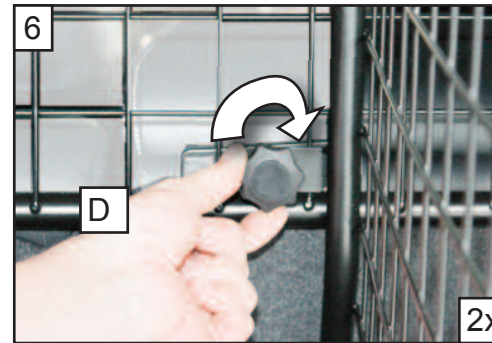

subject to alteration without notice