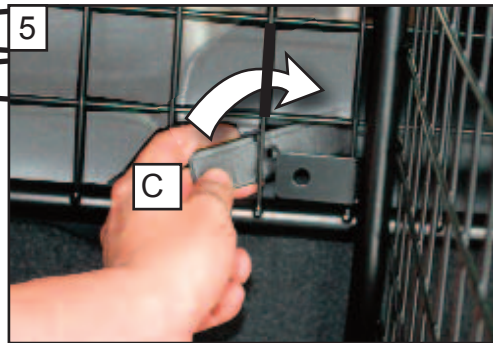

subject to alteration without notice