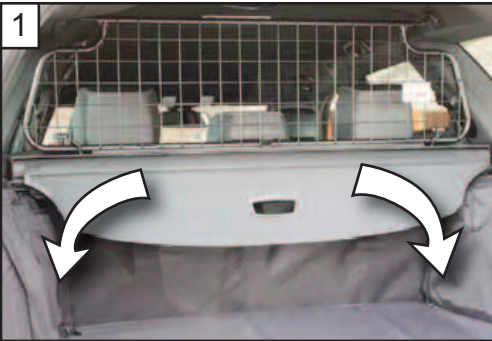

subject to alteration without notice