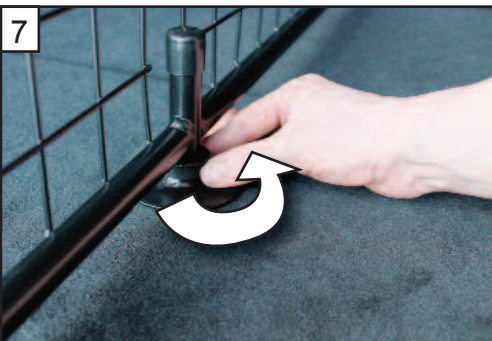

subject to alteration without notice