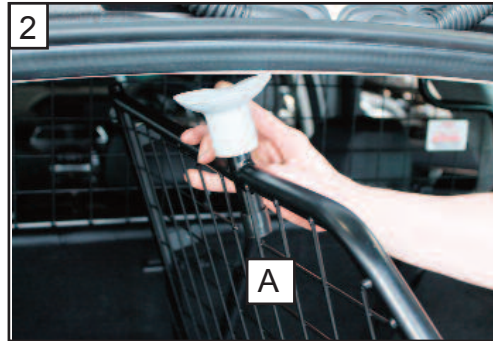

A

B

C x2

D x2

Mercedes E Class Estate
(W212) 2009 -2017
G1354D

BOOT DIVIDER
FITTING INSTRUCTION

CAN BE USED IN
CONJUNCTION WITH
GUARDSMAN
Mercedes C Class
Dog Guard
PART No.G1355

tel no. +44 (0)1827 713040
www.dogcages.uk.com