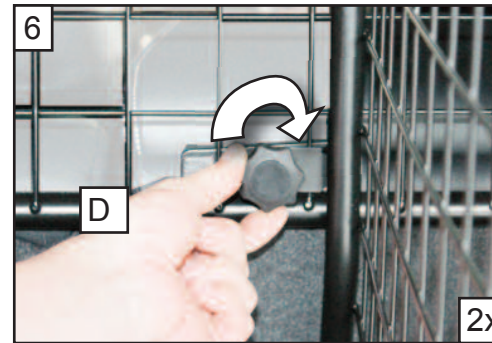

A

B

C x2

D x2

Mercedes E Class Estate
(W212) 2009 -2017
G1354D

BOOT DIVIDER
FITTING INSTRUCTION

CAN BE USED IN
CONJUNCTION WITH
GUARDSMAN
Mercedes C Class
Dog Guard
PART No.G1355

tel no. +44 (0)1827 713040
www.dogcages.uk.com