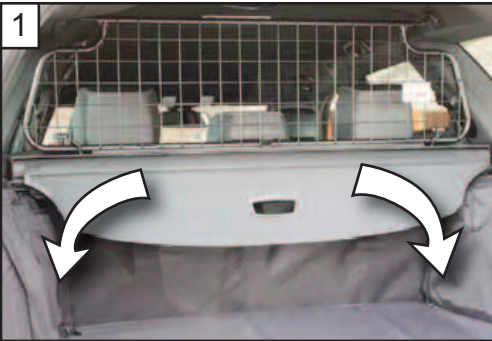

A

B

C x2

D x2

Mercedes E Class Estate
(W212) 2009 -2017
G1354D

BOOT DIVIDER
FITTING INSTRUCTION

CAN BE USED IN
CONJUNCTION WITH
GUARDSMAN
Mercedes C Class
Dog Guard
PART No.G1355

tel no. +44 (0)1827 713040
www.dogcages.uk.com