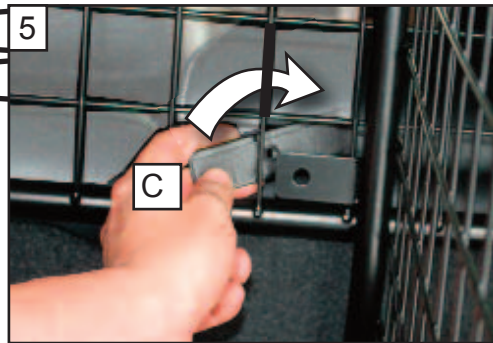

A

B

C x2

D x2

Mercedes E Class Estate
(W212) 2009 -2017
G1354D

BOOT DIVIDER
FITTING INSTRUCTION

CAN BE USED IN
CONJUNCTION WITH
GUARDSMAN
Mercedes C Class
Dog Guard
PART No.G1355

tel no. +44 (0)1827 713040
www.dogcages.uk.com