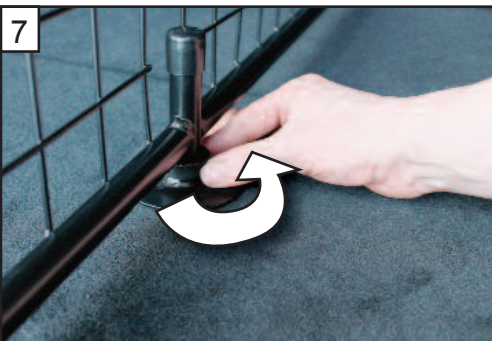

A

B

C x2

D x2

Mercedes E Class Estate
(W212) 2009 -2017
G1354D

BOOT DIVIDER
FITTING INSTRUCTION

CAN BE USED IN
CONJUNCTION WITH
GUARDSMAN
Mercedes C Class
Dog Guard
PART No.G1355

tel no. +44 (0)1827 713040
www.dogcages.uk.com