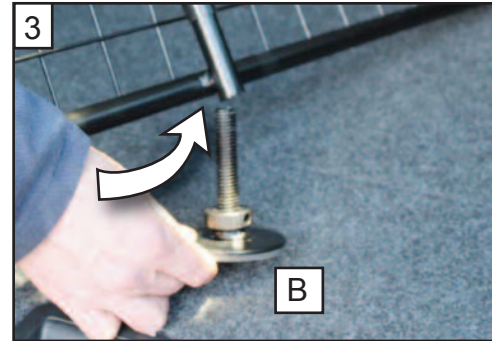

A

B

C x2

D x2

Mercedes E Class Estate
(W212) 2009 -2017
G1354D

BOOT DIVIDER
FITTING INSTRUCTION

CAN BE USED IN
CONJUNCTION WITH
GUARDSMAN
Mercedes C Class
Dog Guard
PART No.G1355

tel no. +44 (0)1827 713040
www.dogcages.uk.com