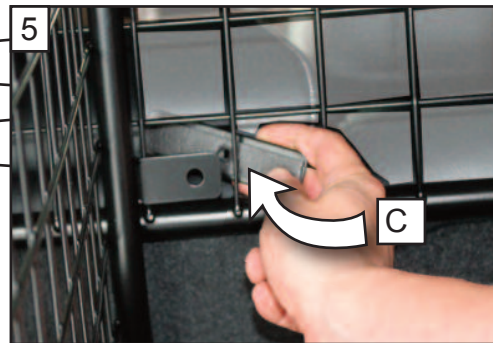

KIT

Skoda Yeti
2009 onwards
G1353D

BOOT DIVIDER
FITTING INSTRUCTION

CAN ONLY BE USED IN
CONJUNCTION WITH
GUARDSMAN
Skoda Yeti
Dog guard
PART No.G1353

tel no. +44 (0)1827 713040
www.dogcages.uk.com

subject to alteration without notice