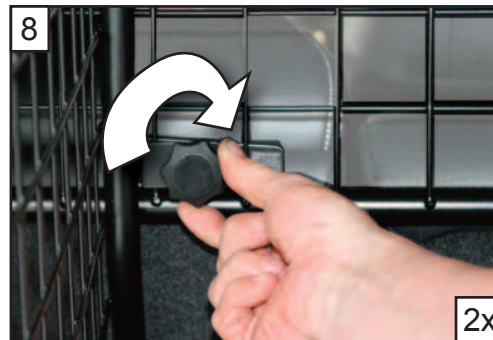

KIT

Skoda Yeti
2009 onwards
G1353D

BOOT DIVIDER
FITTING INSTRUCTION

CAN ONLY BE USED IN
CONJUNCTION WITH
GUARDSMAN
Skoda Yeti
Dog guard
PART No.G1353

tel no. +44 (0)1827 713040
www.dogcages.uk.com

subject to alteration without notice