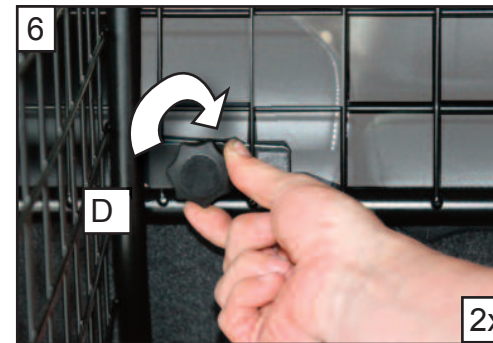

KIT

Skoda Yeti
2009 onwards
G1353D

BOOT DIVIDER
FITTING INSTRUCTION

CAN ONLY BE USED IN
CONJUNCTION WITH
GUARDSMAN
Skoda Yeti
Dog guard
PART No.G1353

tel no. +44 (0)1827 713040
www.dogcages.uk.com

subject to alteration without notice