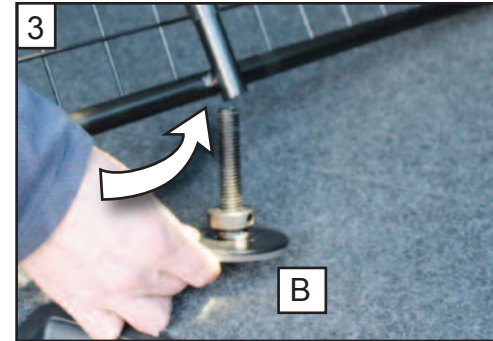

KIT

Skoda Yeti
2009 onwards
G1353D

BOOT DIVIDER
FITTING INSTRUCTION

CAN ONLY BE USED IN
CONJUNCTION WITH
GUARDSMAN
Skoda Yeti
Dog guard
PART No.G1353

tel no. +44 (0)1827 713040
www.dogcages.uk.com

subject to alteration without notice