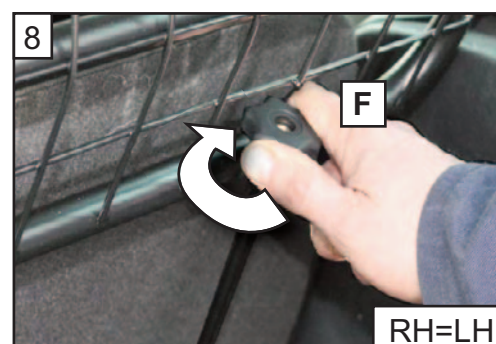

www.guardsmantogguards.co.uk