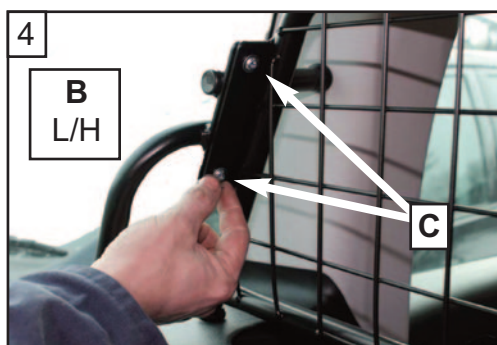

www.guardsmantogguards.co.uk