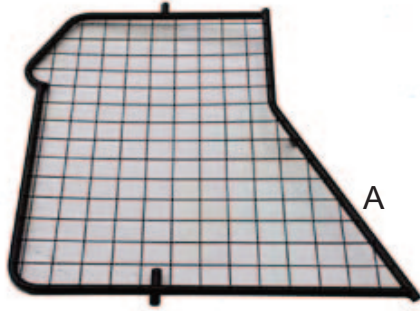

KIT

**Skoda Yeti
2009 onwards
G1353D**

**BOOT DIVIDER
FITTING INSTRUCTION**

CAN ONLY BE USED IN
CONJUNCTION WITH
GUARDSMAN
Skoda Yeti
Dog guard
PART No.G1353

subject to alteration without notice