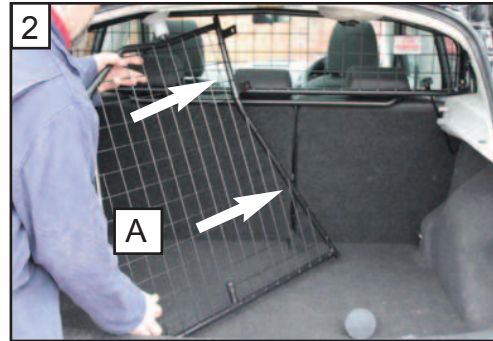

subject to alteration without notice

G1345D v1 - 2/14