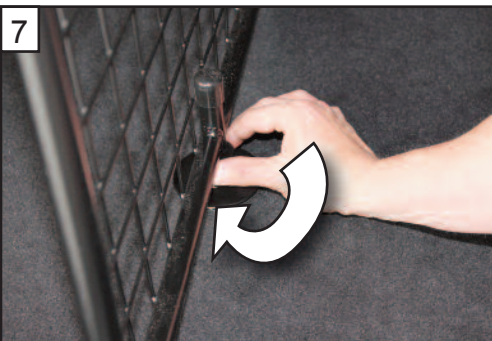

subject to alteration without notice

G1345D v1 - 2/14