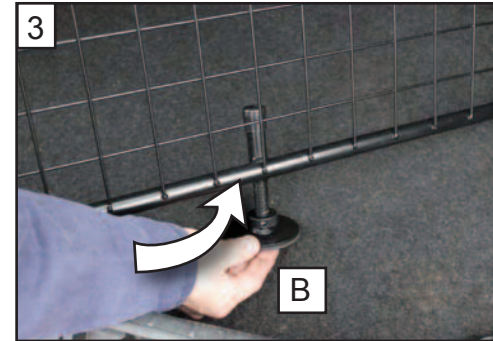

subject to alteration without notice

G1345D v1 - 2/14