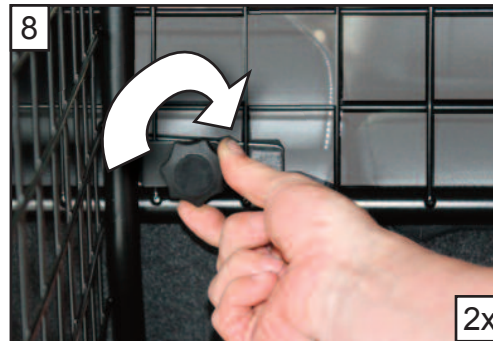

subject to alteration without notice

G1345D v1 - 2/14