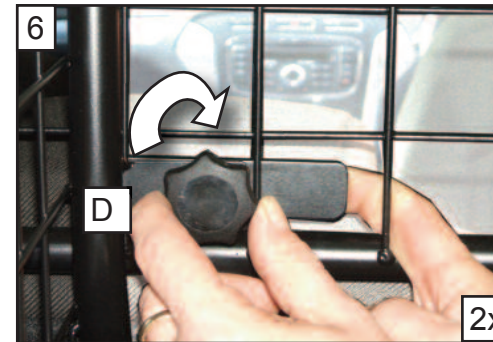

subject to alteration without notice

G1345D v1 - 2/14