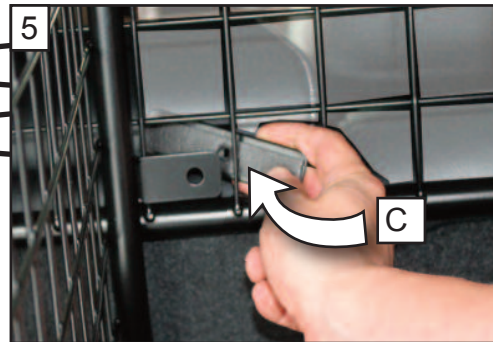

subject to alteration without notice

G1345D v1 - 2/14