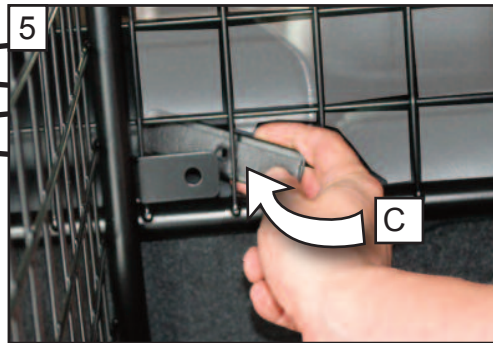

subject to alteration without notice

G1345D v1 - 2/14