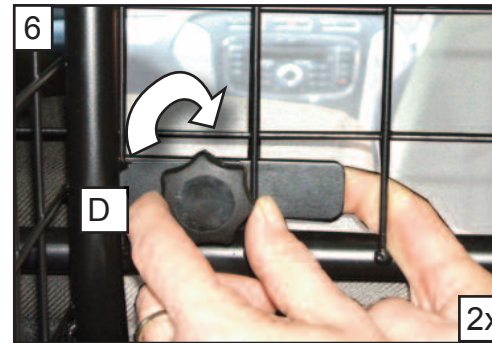

subject to alteration without notice

G1345D v1 - 2/14