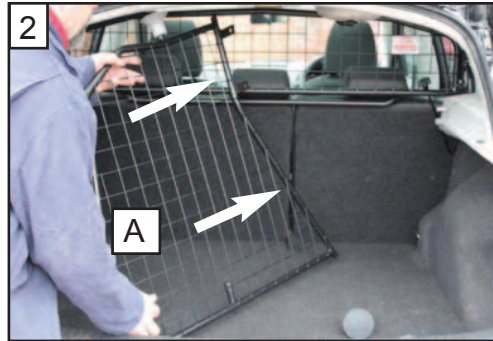

subject to alteration without notice

G1345D v1 - 2/14