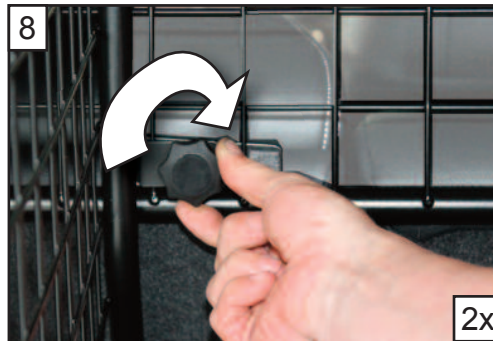

subject to alteration without notice

G1345D v1 - 2/14