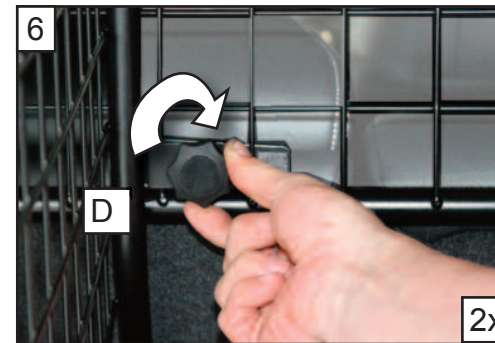

KIT

B

C x2

D x2

Skoda Octavia (5E)
2013 onwards
G1341D

BOOT DIVIDER
FITTING INSTRUCTION

CAN BE USED IN
CONJUNCTION WITH
GUARDSMAN
Skoda Octavia
Dog guard
PART No.G1341

tel no. +44 (0)1827 713040
www.dogcages.uk.com