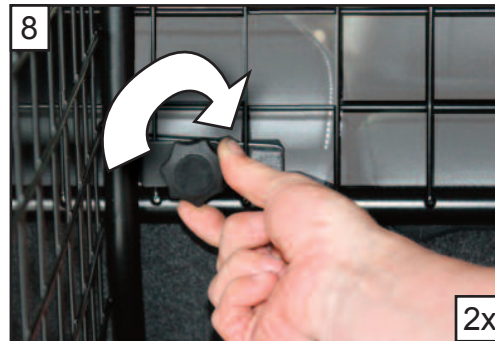

KIT

B

C x2

D x2

Skoda Octavia (5E)
2013 onwards
G1341D

BOOT DIVIDER
FITTING INSTRUCTION

CAN BE USED IN
CONJUNCTION WITH
GUARDSMAN
Skoda Octavia
Dog guard
PART No.G1341

tel no. +44 (0)1827 713040
www.dogcages.uk.com