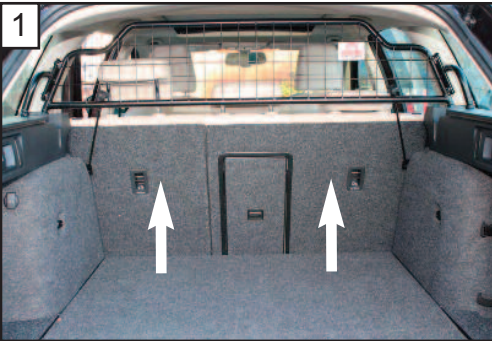

KIT

B

C x2

D x2

Skoda Octavia (5E)
2013 onwards
G1341D

BOOT DIVIDER
FITTING INSTRUCTION

CAN BE USED IN
CONJUNCTION WITH
GUARDSMAN
Skoda Octavia
Dog guard
PART No.G1341

tel no. +44 (0)1827 713040
www.dogcages.uk.com