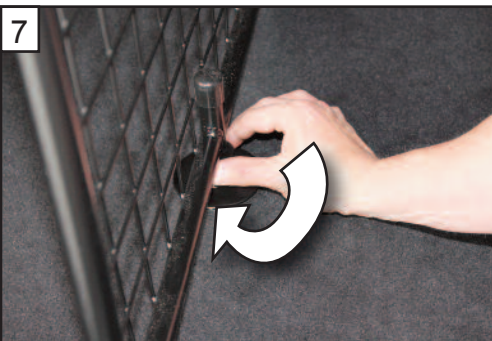

KIT

B

C x2

D x2

Skoda Octavia (5E)
2013 onwards
G1341D

BOOT DIVIDER
FITTING INSTRUCTION

CAN BE USED IN
CONJUNCTION WITH
GUARDSMAN
Skoda Octavia
Dog guard
PART No.G1341

tel no. +44 (0)1827 713040
www.dogcages.uk.com