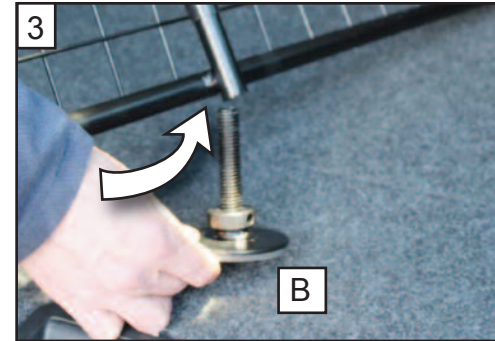

KIT

B

C x2

D x2

Skoda Octavia (5E)
2013 onwards
G1341D

BOOT DIVIDER
FITTING INSTRUCTION

CAN BE USED IN
CONJUNCTION WITH
GUARDSMAN
Skoda Octavia
Dog guard
PART No.G1341

tel no. +44 (0)1827 713040
www.dogcages.uk.com