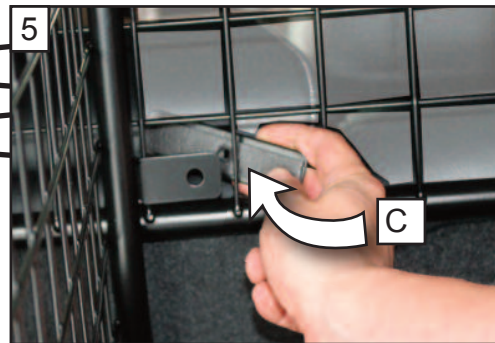

KIT

B

C x2

D x2

Skoda Octavia (5E)
2013 onwards
G1341D

BOOT DIVIDER
FITTING INSTRUCTION

CAN BE USED IN
CONJUNCTION WITH
GUARDSMAN
Skoda Octavia
Dog guard
PART No.G1341

tel no. +44 (0)1827 713040
www.dogcages.uk.com