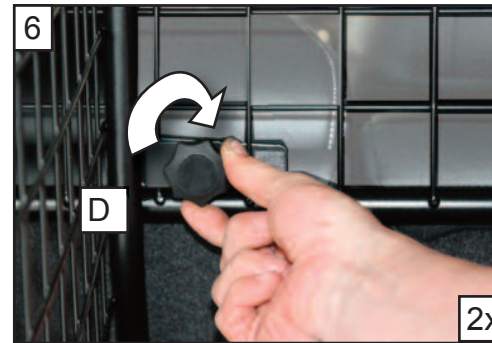

subject to alteration without notice

G1341D v1 - 12/13