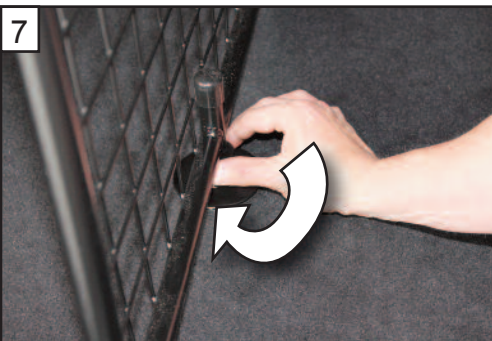

subject to alteration without notice

G1341D v1 - 12/13