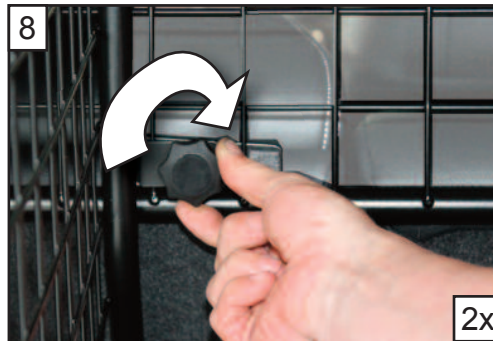

subject to alteration without notice

G1341D v1 - 12/13