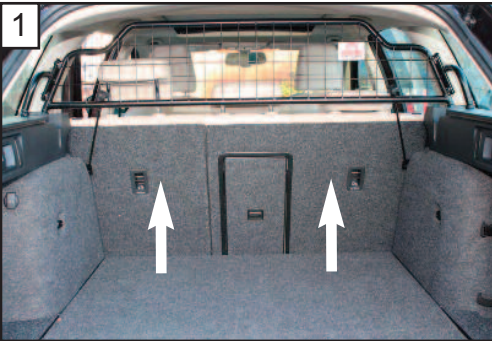

subject to alteration without notice

G1341D v1 - 12/13