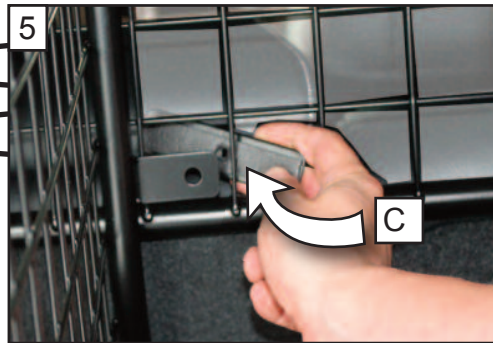

subject to alteration without notice

G1341D v1 - 12/13