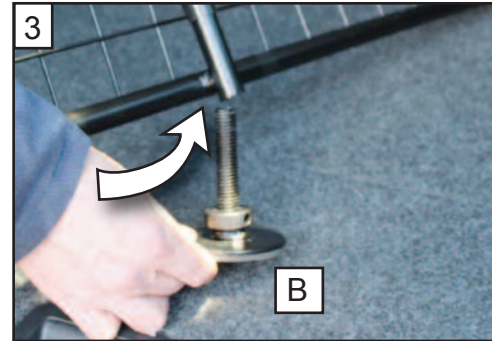

subject to alteration without notice

G1341D v1 - 12/13