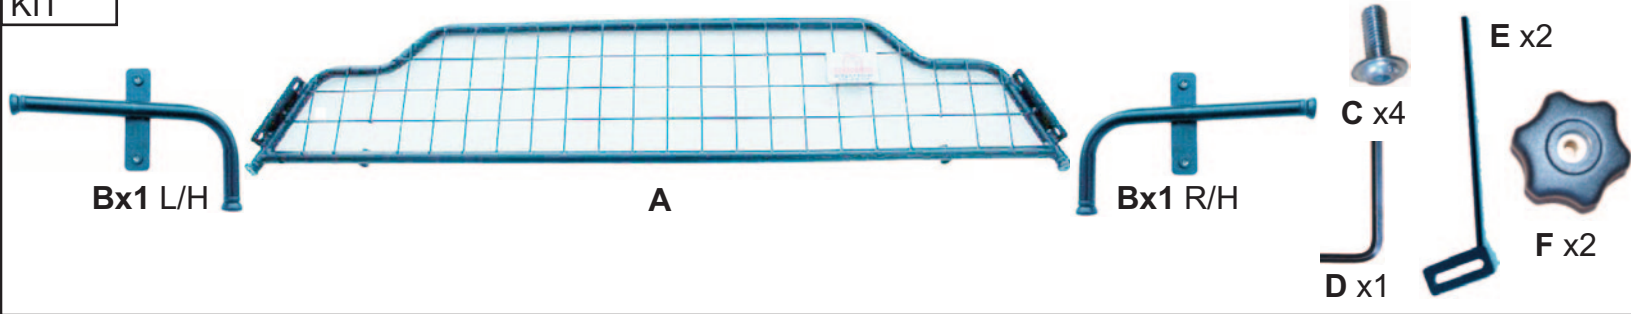

KIT

**Skoda Octavia
(5E) 2013-2020
estate/kombi/break
G1341**

1 Insert Bolts - leave loose

2 Drop Seatbacks - Insert Guard

4 Place bracket 'E' over the seat lock

5 Add 'F' - Leave loose on both sides

6 Close Seatbacks into position

7 Use key 'D' to secure both side arms

8 Fully tighten handwheel 'F'

www.guardsmandogguards.co.uk

**DOG GUARD
FITTING INSTRUCTION**

**HUNDESCHUTZGITTER
EINBAUANLEITUNG**

**PROTECTION CONTRE LES CHIENS
INSTRUCTIONS DE MONTAGE**

BOOT DIVIDER
FITTING INSTRUCTION CAN
ONLY BE USED IN
CONJUNCTION WITH
GUARDSMAN
Skoda Octavia
Dog Guard
PART No.G1341

Nur mit Hundegitter
Guardsman
Skoda Octavia
(Teilenummer G1341)
kompatibel.

! LOOSEN FIXINGS !
! Befestigungen lösen !