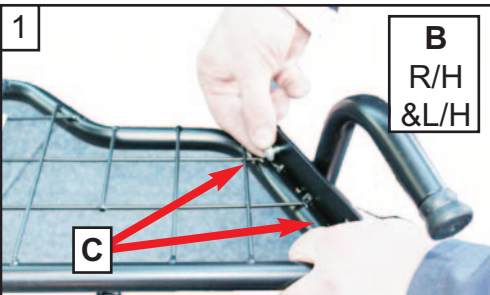

KIT

**Skoda Octavia
(5E) 2013-2020
estate/kombi/break
G1341**

1 Insert Bolts - leave loose

2 Drop Seatbacks - Insert Guard

4 Place bracket 'E' over the seat lock

5 Add 'F' - Leave loose on both sides

6 Close Seatbacks into position

7 Use key 'D' to secure both side arms

8 Fully tighten handwheel 'F'

www.guardsmandogguards.co.uk

**DOG GUARD
FITTING INSTRUCTION**

**HUNDESCHUTZGITTER
EINBAUANLEITUNG**

**PROTECTION CONTRE LES CHIENS
INSTRUCTIONS DE MONTAGE**