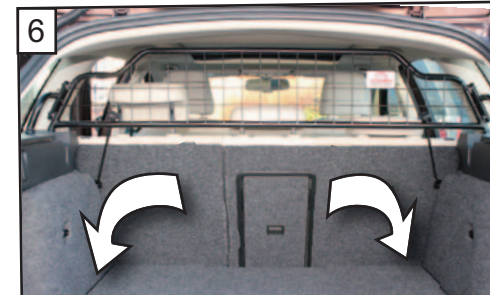

KIT

**Skoda Octavia
(5E) 2013-2020
estate/kombi/break
G1341**

1 Insert Bolts - leave loose

2 Drop Seatbacks - Insert Guard

4 Place bracket 'E' over the seat lock

5 Add 'F' - Leave loose on both sides

6 Close Seatbacks into position