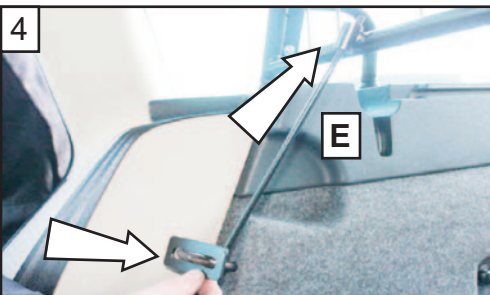

KIT

**Skoda Octavia
(5E) 2013-2020
estate/kombi/break
G1341**

1 Insert Bolts - leave loose

2 Drop Seatbacks - Insert Guard

4 Place bracket 'E' over the seat lock

5 Add 'F' - Leave loose on both sides

6 Close Seatbacks into position

7 Use key 'D' to secure both side arms

8 Fully tighten handwheel 'F'

www.guardsmandogguards.co.uk

**DOG GUARD
FITTING INSTRUCTION**

**HUNDESCHUTZGITTER
EINBAUANLEITUNG**

**PROTECTION CONTRE LES CHIENS
INSTRUCTIONS DE MONTAGE**