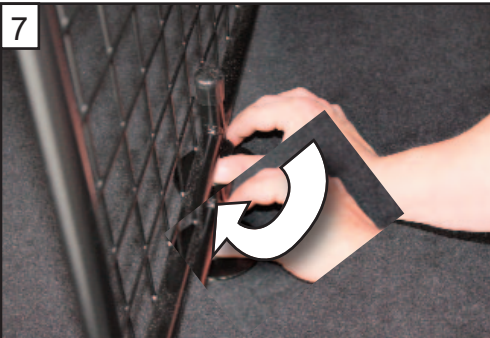

7 Use key 'D' to secure both side arms

8 Fully tighten handwheel 'F'

www.guardsmandogguards.co.uk

**DOG GUARD
FITTING INSTRUCTION**

**HUNDESCHUTZGITTER
EINBAUANLEITUNG**

**PROTECTION CONTRE LES CHIENS
INSTRUCTIONS DE MONTAGE**

A

B

C

D 2x

D 2x

! TIGHTEN FIXINGS !
! Befestigung anziehen !

www.guardsmandogguards.co.uk

subject to alteration without notice