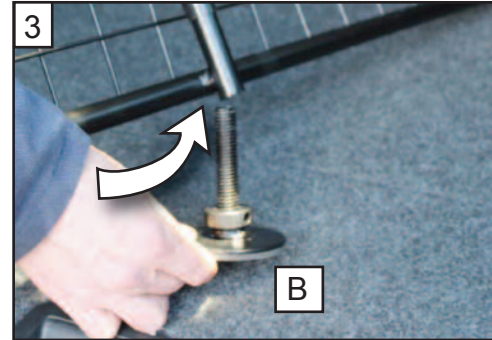

BOOT DIVIDER
FITTING INSTRUCTION

CAN BE USED IN
CONJUNCTION WITH
GUARDSMAN
Mercedes ML
Dog guard
PART No.G1340

tel no. +44 (0)1827 713040
www.dogcages.uk.com

subject to alteration without notice

G1340D v2 12/16- v1 5/14