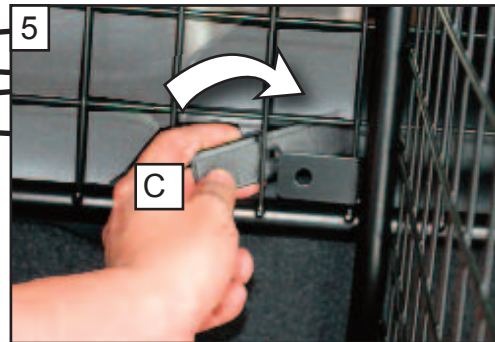

BOOT DIVIDER
FITTING INSTRUCTION

CAN BE USED IN
CONJUNCTION WITH
GUARDSMAN
Mercedes ML
Dog guard
PART No.G1340

tel no. +44 (0)1827 713040
www.dogcages.uk.com

subject to alteration without notice

G1340D v2 12/16- v1 5/14