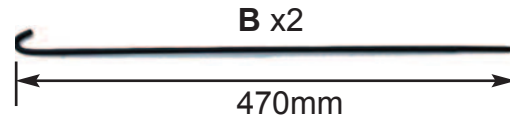

B x2

470mm

E x2