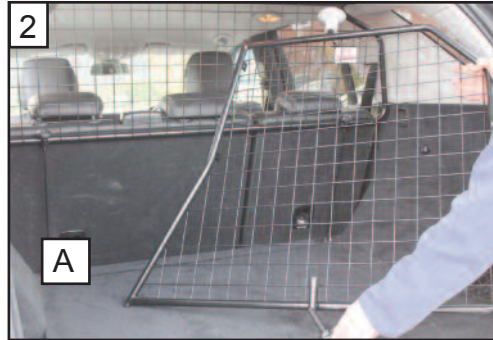

**BOOT DIVIDER**  
FITTING INSTRUCTION

CAN BE USED IN  
CONJUNCTION WITH  
GUARDSMAN  
Mercedes ML  
Dog guard  
PART No.G1340

tel no. +44 (0)1827 713040  
www.dogcages.uk.com

subject to alteration without notice