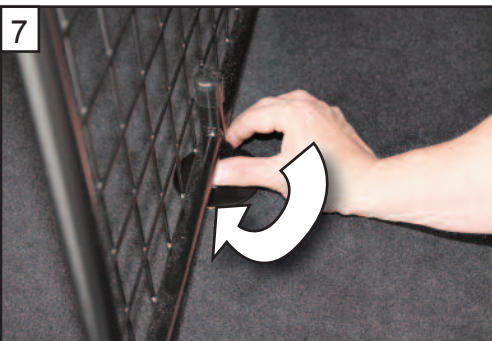

**BOOT DIVIDER**  
FITTING INSTRUCTION

CAN BE USED IN  
CONJUNCTION WITH  
GUARDSMAN  
Mercedes ML  
Dog guard  
PART No.G1340

tel no. +44 (0)1827 713040  
www.dogcages.uk.com

subject to alteration without notice