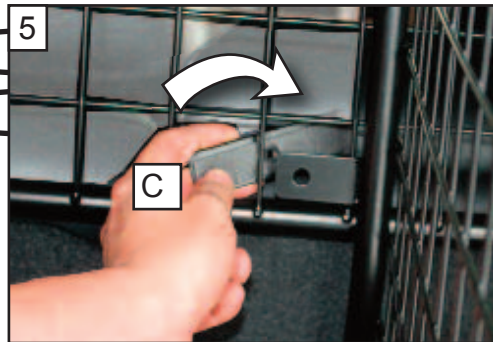

**BOOT DIVIDER**  
FITTING INSTRUCTION

CAN BE USED IN  
CONJUNCTION WITH  
GUARDSMAN  
Mercedes ML  
Dog guard  
PART No.G1340

tel no. +44 (0)1827 713040  
www.dogcages.uk.com

subject to alteration without notice