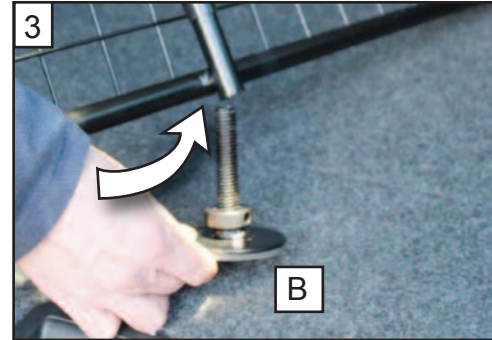

**BOOT DIVIDER**  
FITTING INSTRUCTION

CAN BE USED IN  
CONJUNCTION WITH  
GUARDSMAN  
Mercedes ML  
Dog guard  
PART No.G1340

tel no. +44 (0)1827 713040  
www.dogcages.uk.com

subject to alteration without notice