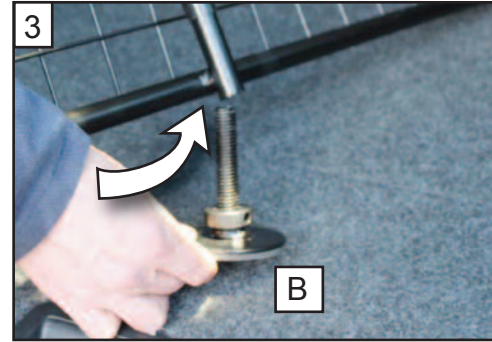

G1340D

BOOT DIVIDER
FITTING INSTRUCTION

CAN BE USED IN
CONJUNCTION WITH
GUARDSMAN
Mercedes ML
Dog guard
PART No.G1340

tel no. +44 (0)1827 713040
www.dogcages.uk.com

subject to alteration without notice

G1340D v2 12/16- v1 5/14