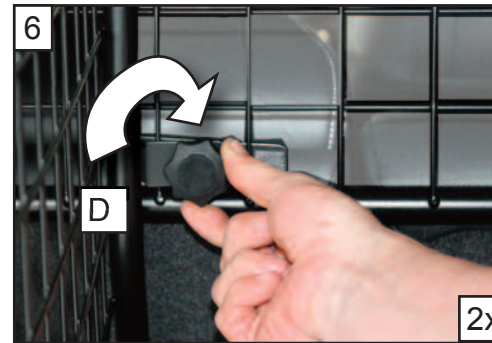

KIT

A

B

C x2

D x2

1

2

A

3

B

4

5

C

6

D

2x

7

8

**VW Golf Estate
mk 5/6 2003-2013
G1329**

**BOOT DIVIDER
FITTING INSTRUCTION**

CAN BE USED IN
CONJUNCTION WITH
GUARDSMAN
VW Golf Estate
MK5/6 2003-2013 Dog Guard
PART No,G1329

tel no. 01827 713040
www.dogcages.uk.com

subject to alteration without notice