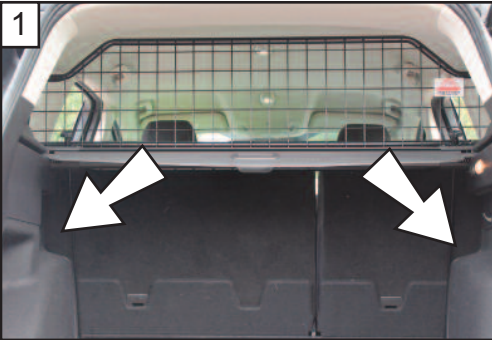

KIT

A

B

C x2

D x2

Ford Kuga 2 2013>

Boot Divider

G1325D

BOOT DIVIDER
FITTING INSTRUCTION

CAN ONLY BE USED IN
CONJUNCTION WITH
GUARDSMAN
Ford Kuga 2
Dog Guard
PART No.G1325

tel no. +44 (0)1827 713040
www.dogcages.uk.com

subject to alteration without notice

G1325D v1 - 2/14