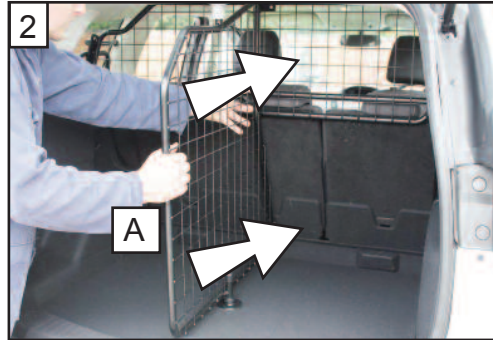

KIT

A

B

C x2

D x2

Ford Kuga 2 2013>

Boot Divider

G1325D

BOOT DIVIDER
FITTING INSTRUCTION

CAN ONLY BE USED IN
CONJUNCTION WITH
GUARDSMAN
Ford Kuga 2
Dog Guard
PART No.G1325

tel no. +44 (0)1827 713040
www.dogcages.uk.com

subject to alteration without notice

G1325D v1 - 2/14