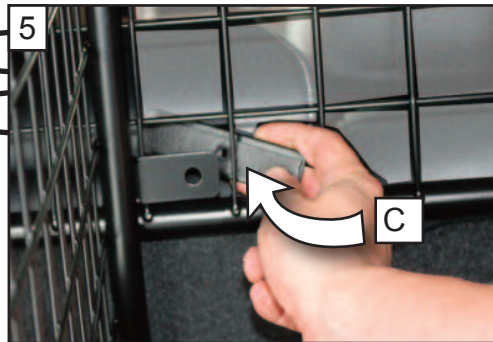

KIT

A

B

C x2

D x2

Ford Kuga 2 2013>

Boot Divider

G1325D

BOOT DIVIDER
FITTING INSTRUCTION

CAN ONLY BE USED IN
CONJUNCTION WITH
GUARDSMAN
Ford Kuga 2
Dog Guard
PART No.G1325

tel no. +44 (0)1827 713040
www.dogcages.uk.com

subject to alteration without notice

G1325D v1 - 2/14