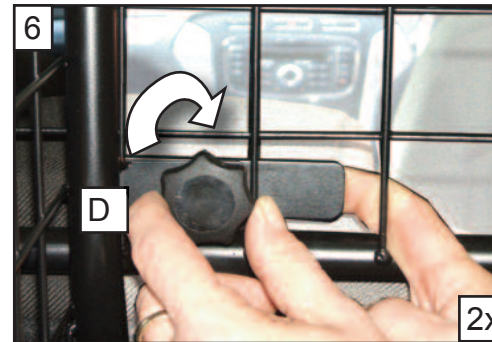

KIT

A

B

C x2

D x2

Ford Kuga 2 2013>

Boot Divider

G1325D

BOOT DIVIDER
FITTING INSTRUCTION

CAN ONLY BE USED IN
CONJUNCTION WITH
GUARDSMAN
Ford Kuga 2
Dog Guard
PART No.G1325

tel no. +44 (0)1827 713040
www.dogcages.uk.com

subject to alteration without notice

G1325D v1 - 2/14