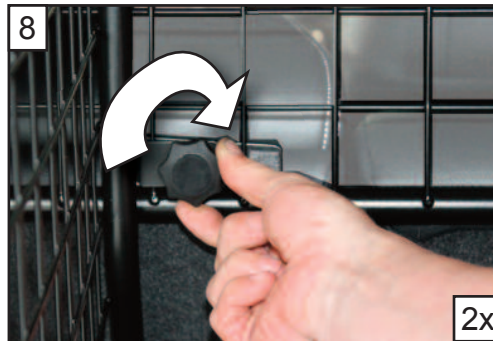

KIT

A

B

C x2

D x2

Ford Kuga 2 2013>

Boot Divider

G1325D

BOOT DIVIDER
FITTING INSTRUCTION

CAN ONLY BE USED IN
CONJUNCTION WITH
GUARDSMAN
Ford Kuga 2
Dog Guard
PART No.G1325

tel no. +44 (0)1827 713040
www.dogcages.uk.com

subject to alteration without notice

G1325D v1 - 2/14