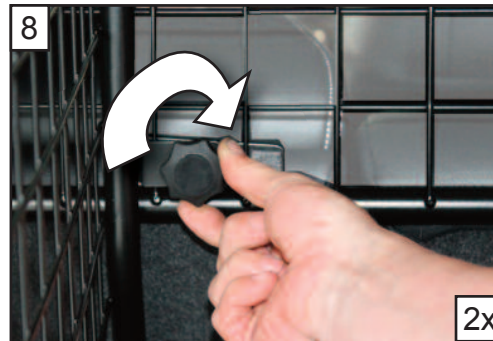

Boot Divider

G1325D

**BOOT DIVIDER**  
FITTING INSTRUCTION

CAN ONLY BE USED IN  
CONJUNCTION WITH  
GUARDSMAN  
Ford Kuga 2  
Dog Guard  
PART No.G1325

tel no. +44 (0)1827 713040  
www.dogcages.uk.com

subject to alteration without notice