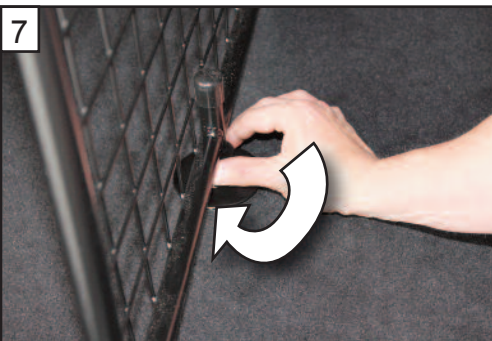

Boot Divider

G1325D

**BOOT DIVIDER**  
FITTING INSTRUCTION

CAN ONLY BE USED IN  
CONJUNCTION WITH  
GUARDSMAN  
Ford Kuga 2  
Dog Guard  
PART No.G1325

tel no. +44 (0)1827 713040  
www.dogcages.uk.com

subject to alteration without notice