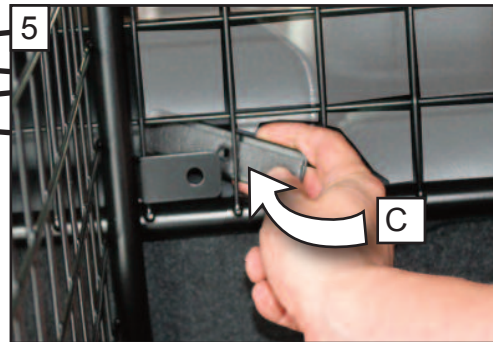

Boot Divider

G1325D

**BOOT DIVIDER**  
FITTING INSTRUCTION

CAN ONLY BE USED IN  
CONJUNCTION WITH  
GUARDSMAN  
Ford Kuga 2  
Dog Guard  
PART No.G1325

tel no. +44 (0)1827 713040  
www.dogcages.uk.com

subject to alteration without notice