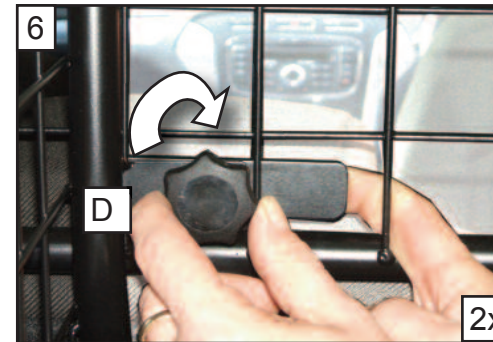

Boot Divider

G1325D

**BOOT DIVIDER**  
FITTING INSTRUCTION

CAN ONLY BE USED IN  
CONJUNCTION WITH  
GUARDSMAN  
Ford Kuga 2  
Dog Guard  
PART No.G1325

tel no. +44 (0)1827 713040  
www.dogcages.uk.com

subject to alteration without notice