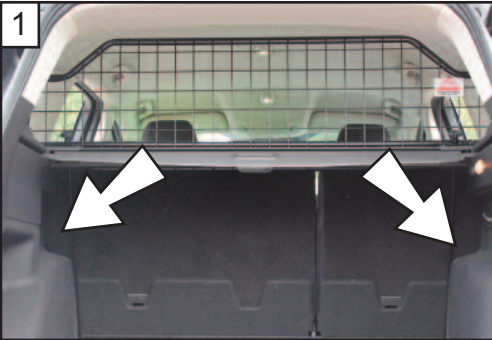

**KOIRAN TURVARISTIKKO  
ASENNUSOHJEET**

+G1325D [www.dogcages.uk.com](http://www.dogcages.uk.com)

KIT

A

B

C x2

D x2

Ford Kuga 2 2013>

Boot Divider

G1325D

**BOOT DIVIDER**  
FITTING INSTRUCTION

CAN ONLY BE USED IN  
CONJUNCTION WITH  
GUARDSMAN  
Ford Kuga 2  
Dog Guard  
PART No.G1325

tel no. +44 (0)1827 713040  
www.dogcages.uk.com

subject to alteration without notice