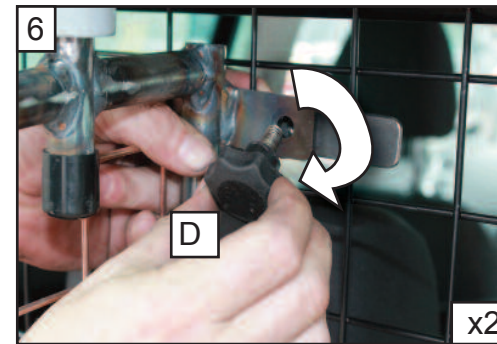

KIT

A

B X1

C x2

D x2

Volkswagen Tiguan

BOOT DIVIDER

FITTING INSTRUCTION  
G1321D

To be used in conjunction with  
GUARDSMAN  
VW Tiguan Guard

Part number G1321

tel no. 01827 713040  
www.dogcages.uk.com

subject to alteration without notice

G1321D is1 - SEP 12