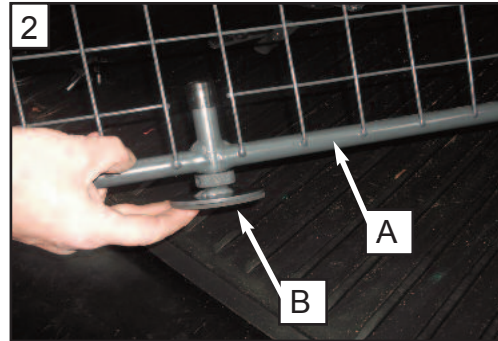

KIT

A

B X1

C x2

D x2

Volkswagen Tiguan

BOOT DIVIDER

FITTING INSTRUCTION  
G1321D

To be used in conjunction with  
GUARDSMAN  
VW Tiguan Guard

Part number G1321

tel no. 01827 713040  
www.dogcages.uk.com

subject to alteration without notice

G1321D is1 - SEP 12