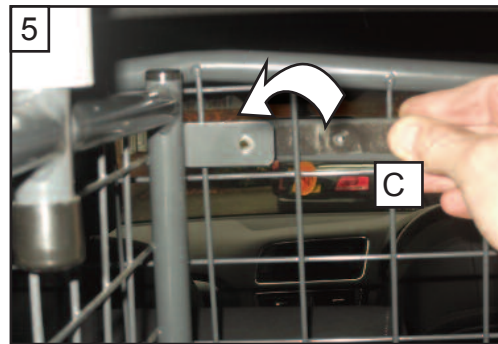

KIT

A

B X1

C x2

D x2

Volkswagen Tiguan

BOOT DIVIDER

FITTING INSTRUCTION  
G1321D

To be used in conjunction with  
GUARDSMAN  
VW Tiguan Guard

Part number G1321

tel no. 01827 713040  
www.dogcages.uk.com

subject to alteration without notice

G1321D is1 - SEP 12