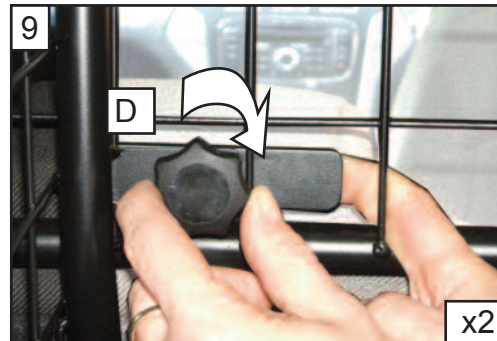

Volkswagen Tiguan

BOOT DIVIDER

FITTING INSTRUCTION
G1321D

To be used in conjunction with
GUARDSMAN
VW Tiguan Guard

Part number G1321

tel no. 01827 713040
www.dogcages.uk.com

subject to alteration without notice

G1321D is1 - SEP 12