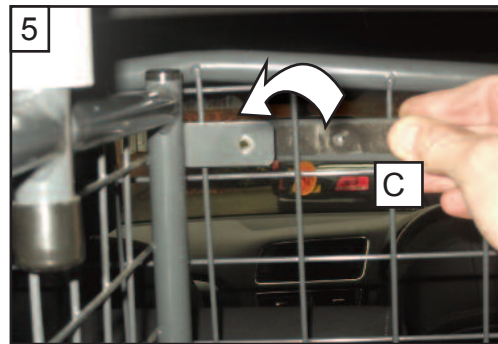

**KOIRAN TURVARISTIKKO
ASENNUSOHJEET**

tel no. +44 (0)1827 713040
www.dogcages.uk.com

KIT

A

B X1

C x2

D x2

Volkswagen Tiguan

BOOT DIVIDER

FITTING INSTRUCTION
G1321D

To be used in conjunction with
GUARDSMAN
VW Tiguan Guard

Part number G1321

tel no. 01827 713040
www.dogcages.uk.com

subject to alteration without notice

G1321D is1 - SEP 12