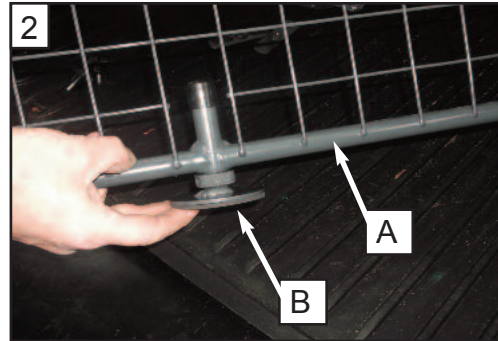

**KOIRAN TURVARISTIKKO
ASENNUSOHJEET**

tel no. +44 (0)1827 713040
www.dogcages.uk.com

KIT

A

B X1

C x2

D x2

Volkswagen Tiguan

BOOT DIVIDER

FITTING INSTRUCTION
G1321D

To be used in conjunction with
GUARDSMAN
VW Tiguan Guard

Part number G1321

tel no. 01827 713040
www.dogcages.uk.com

subject to alteration without notice

G1321D is1 - SEP 12