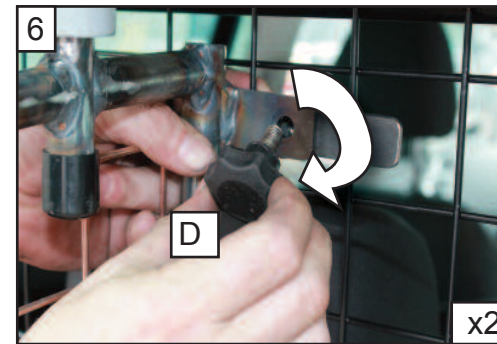

**KOIRAN TURVARISTIKKO
ASENNUSOHJEET**

tel no. +44 (0)1827 713040
www.dogcages.uk.com

KIT

A

B X1

C x2

D x2

Volkswagen Tiguan

BOOT DIVIDER

FITTING INSTRUCTION
G1321D

To be used in conjunction with
GUARDSMAN
VW Tiguan Guard

Part number G1321

tel no. 01827 713040
www.dogcages.uk.com

subject to alteration without notice

G1321D is1 - SEP 12