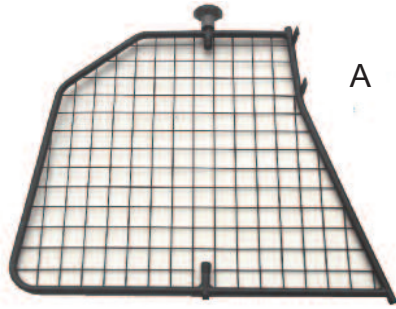

KIT

A

B X1

C x2

D x2

1

2

A

B

3

4

5

C

6

D

x2

7

8

9

D

x2

**Audi Q5  
2008on  
BOOT DIVIDER**

**FITTING INSTRUCTION  
G1297D**

To be used in conjunction with  
GUARDSMAN  
AUDI Q5 Dog Guard