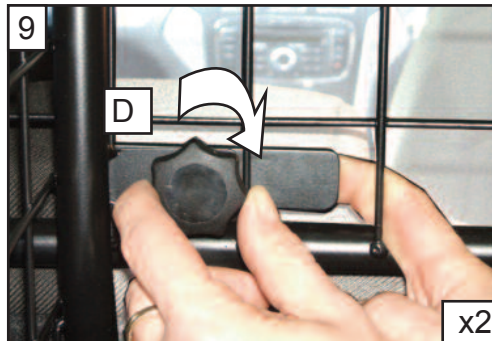

7

8

9

D

x2

**Audi Q5  
2008on  
BOOT DIVIDER**

**FITTING INSTRUCTION  
G1297D**

To be used in conjunction with  
GUARDSMAN  
AUDI Q5 Dog Guard