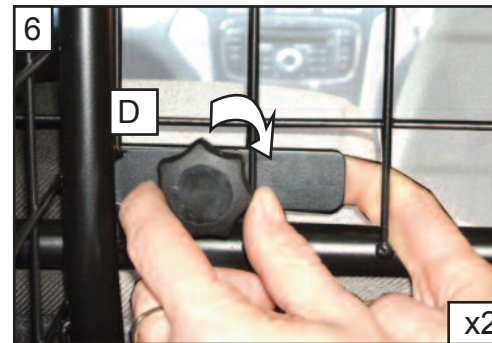

KIT

A

B X1

C x2

D x2

1

2

A

B

3

4

5

C

6

D

x2

7

8

9

D

x2

**Audi Q5
2008on
BOOT DIVIDER**

**FITTING INSTRUCTION
G1297D**

To be used in conjunction with
GUARDSMAN
AUDI Q5 Dog Guard

Part number G1297

tel no. 01827 713040
www.dogcages.uk.com

subject to alteration without notice