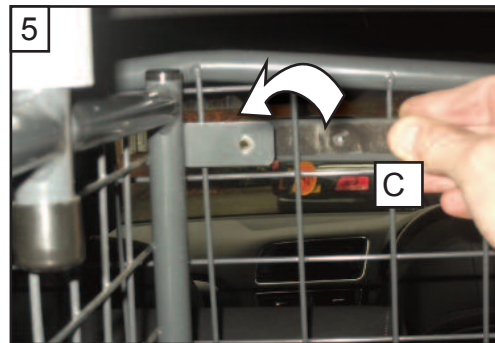

KIT

A

B X1

C x2

D x2

1

2

A

B

3

4

5

C

6

D

x2

7

8

9

D

x2

**Audi Q5
2008on
BOOT DIVIDER**

**FITTING INSTRUCTION
G1297D**

To be used in conjunction with
GUARDSMAN
AUDI Q5 Dog Guard

Part number G1297

tel no. 01827 713040
www.dogcages.uk.com

subject to alteration without notice