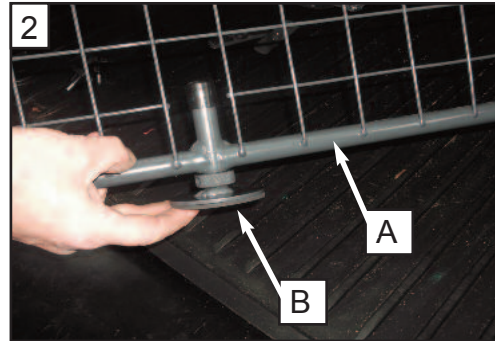

KIT

A

B X1

C x2

D x2

1

2

A

B

3

4

5

C

6

D

x2

7

8

9

D

x2

**Audi Q5
2008on
BOOT DIVIDER**

**FITTING INSTRUCTION
G1297D**

To be used in conjunction with
GUARDSMAN
AUDI Q5 Dog Guard

Part number G1297

tel no. 01827 713040
www.dogcages.uk.com

subject to alteration without notice