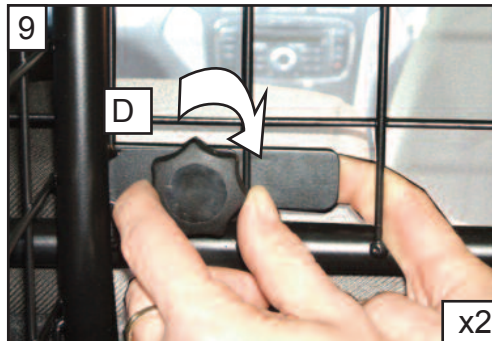

9

D

x2

**Audi Q5
2008on
BOOT DIVIDER**

**FITTING INSTRUCTION
G1297D**

To be used in conjunction with
GUARDSMAN
AUDI Q5 Dog Guard

Part number G1297

tel no. 01827 713040
www.dogcages.uk.com

subject to alteration without notice