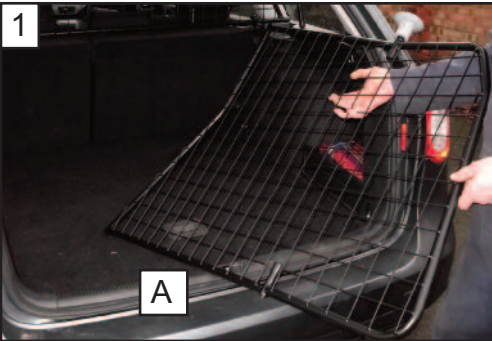

KIT

A

B X1

C x2

D x2

VW Passat estate
2011on
G1288D

BOOT DIVIDER
FITTING INSTRUCTION

1