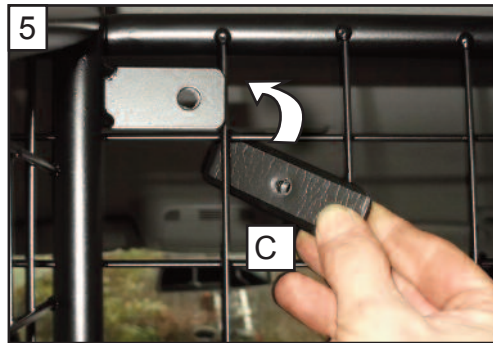

KIT

A

B X1

C x2

D x2

VW Passat estate
2011on
G1288D

BOOT DIVIDER
FITTING INSTRUCTION

1

A

2

B

3

4

5

C

6

D

x2

7

8

9

D

x2

tel no. 01827 713040
www.dogcages.uk.com

subject to alteration without notice