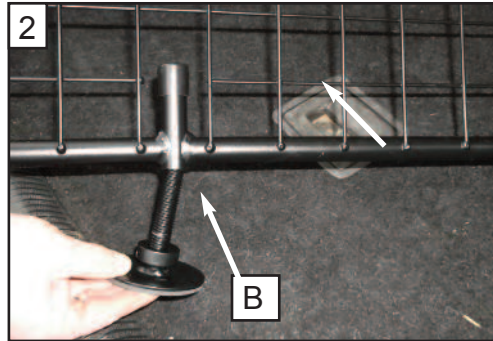

KIT

A

B X1

C x2

D x2

VW Passat estate
2011on
G1288D

BOOT DIVIDER
FITTING INSTRUCTION

1

A

2

B

3

4

5

C

6

D

x2

7

8

9

D

x2

tel no. 01827 713040
www.dogcages.uk.com

subject to alteration without notice