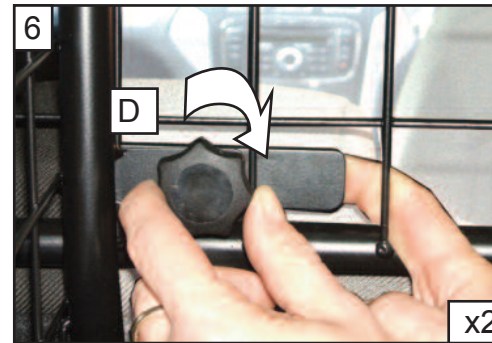

KIT

A

B X1

C x2

D x2

VW Passat estate
2011on
G1288D

BOOT DIVIDER
FITTING INSTRUCTION

1

A

2

B

3

4

5

C

6

D

x2

7

8

9

D

x2

tel no. 01827 713040
www.dogcages.uk.com

subject to alteration without notice