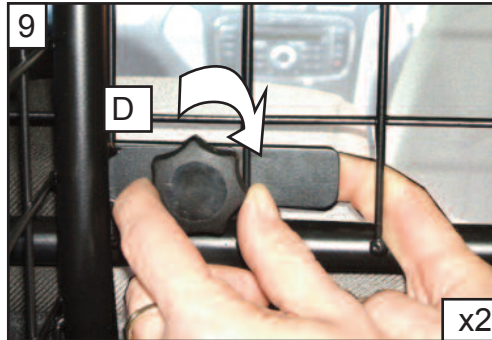

9

D

x2

tel no. 01827 713040
www.dogcages.uk.com

subject to alteration without notice