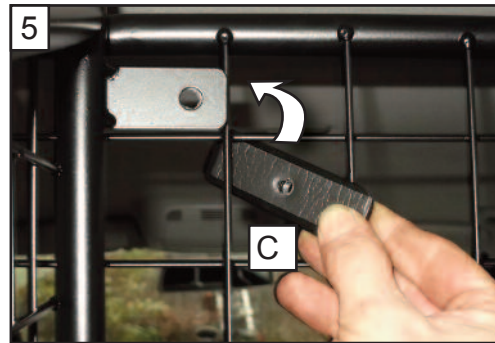

tel no. 01827 713040
www.dogcages.uk.com

subject to alteration without notice