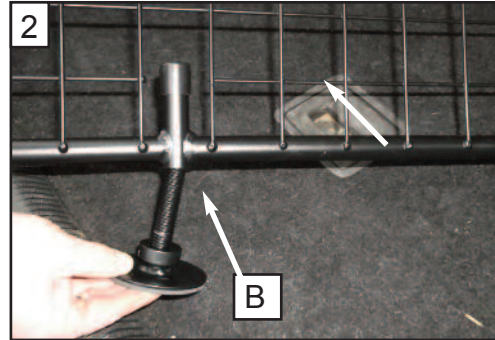

tel no. 01827 713040
www.dogcages.uk.com

subject to alteration without notice