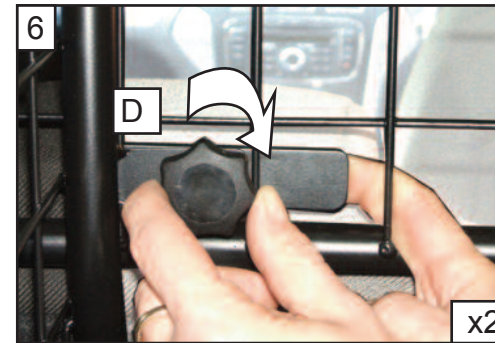

tel no. 01827 713040
www.dogcages.uk.com

subject to alteration without notice