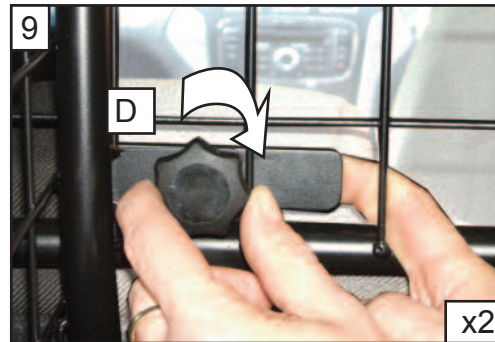

tel no. 01827 713040
www.dogcages.uk.com

subject to alteration without notice