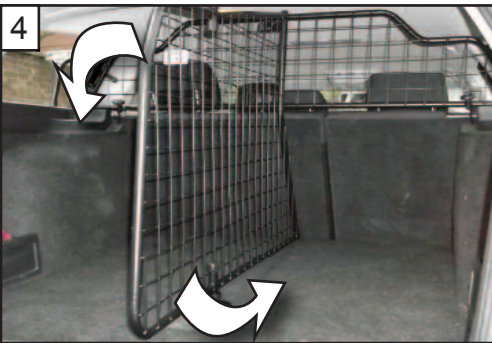

tel no. 01827 713040
www.dogcages.uk.com

subject to alteration without notice